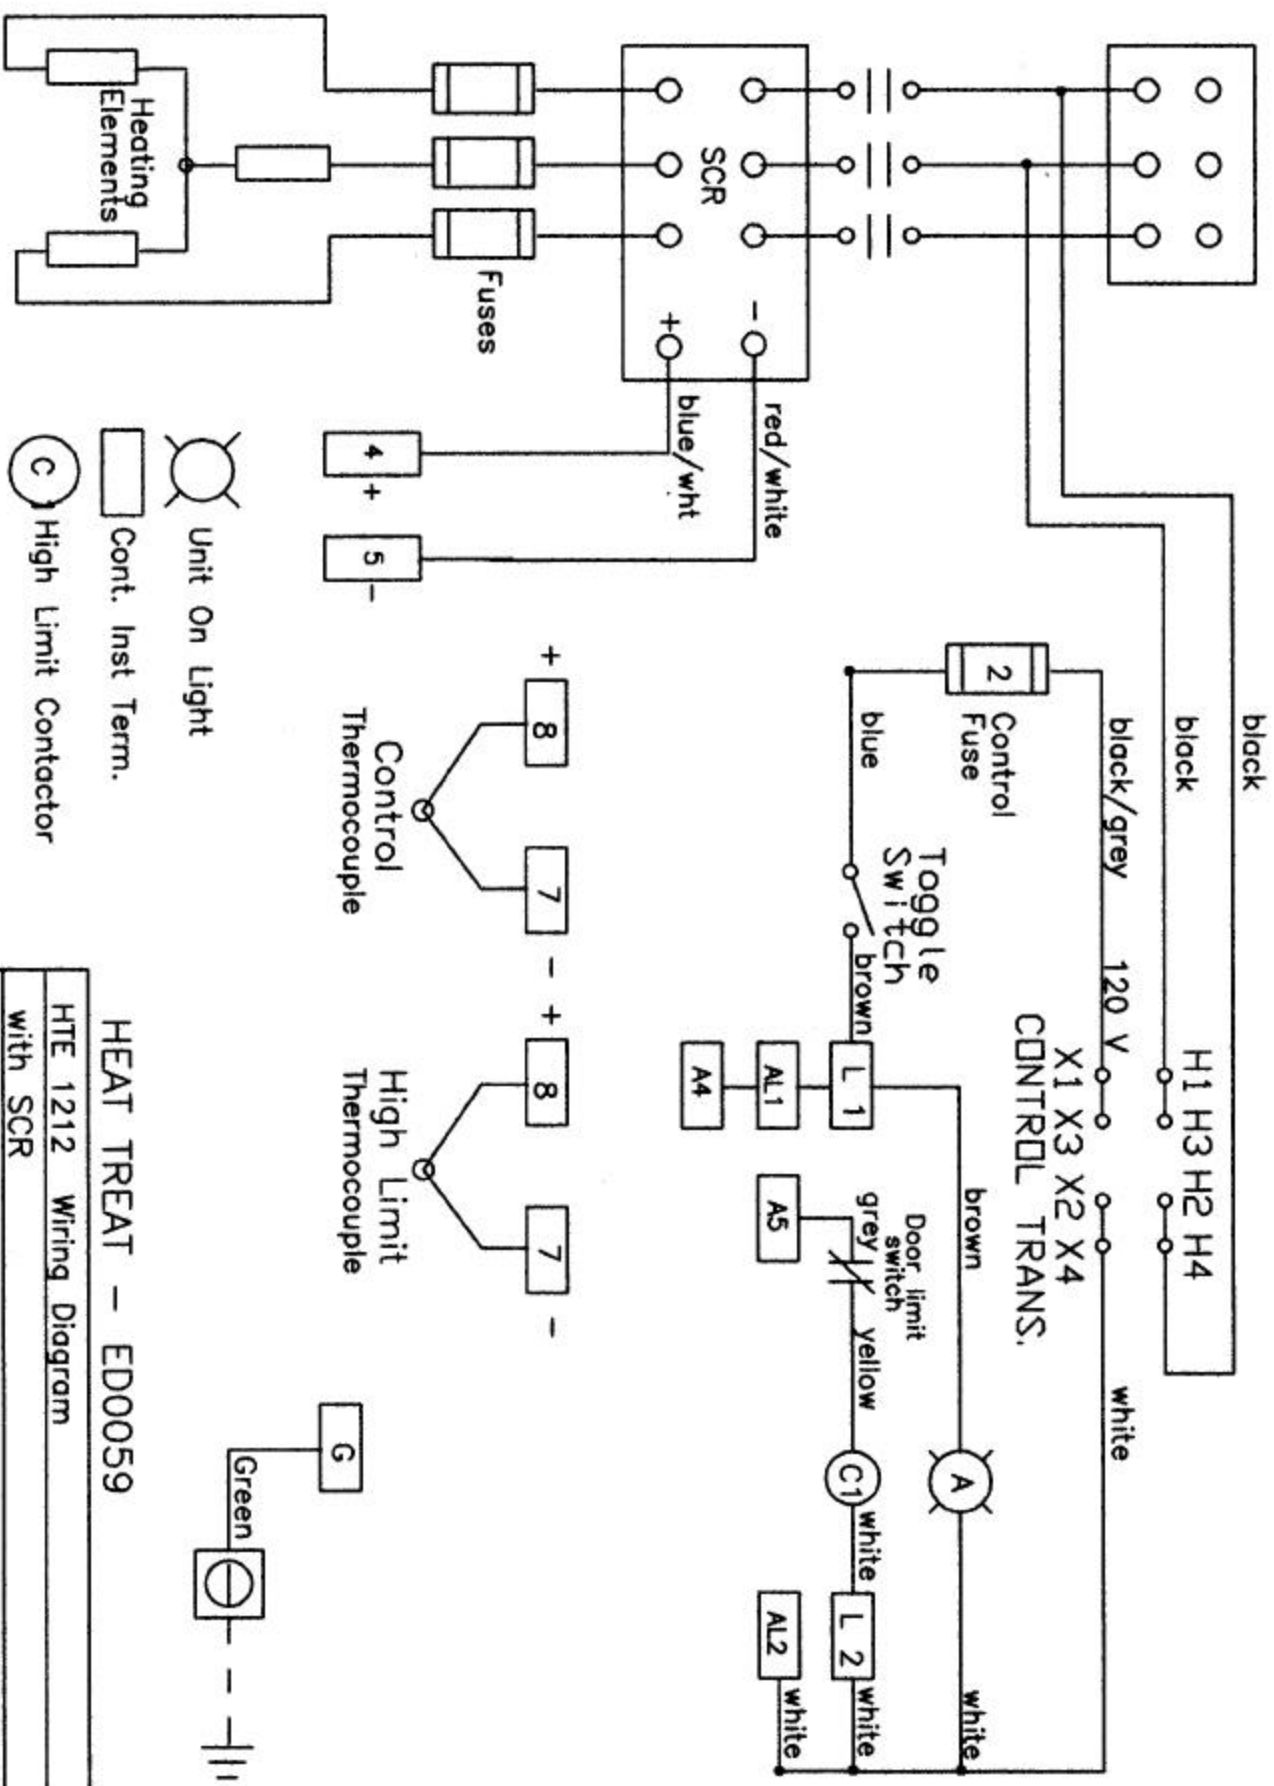

HTE 1212

230/460 V 3 Ph. 60 Hz with Honeywell DC-2300 Control and DC-2000 High Limit

- Unit On Light
- Cont. Inst Term.
- High Limit Contactor

HEAT TREAT - ED00059

HTE 1212 Wiring Diagram
with SCR