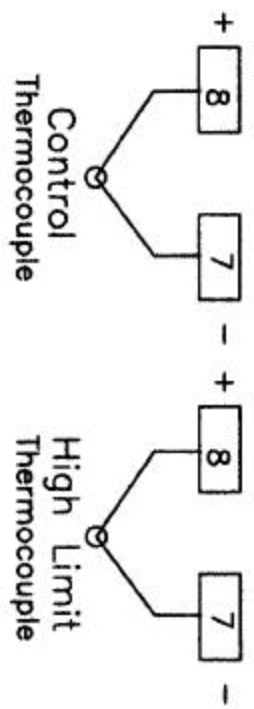

HTE 1212

230/460 V 3 Ph. 60 Hz with Honeywell DC-2300 Control and DC-2000 High Limit

- Unit On Light
- Cont. Inst Term.
- High Limit Contactor

HEAT TREAT - ED00059

HTE 1212 Wiring Diagram
with SCR