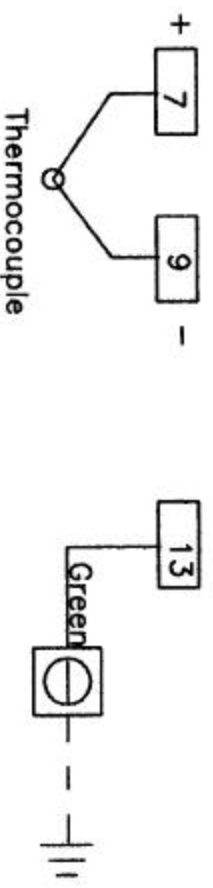

230/460 V 3 Ph. 60 Hz
HTE 1212
With Auto Control And Watlow # 945

- Safety Switch
- Unit On Light
- Cont. Inst Term.
- High Limit Contactor

C:\CADD6\HEAT-TRE\ED0011
 HTE 1212 Wiring Diagram Auto. Temp. Control
 M I F C O
 2/13/97