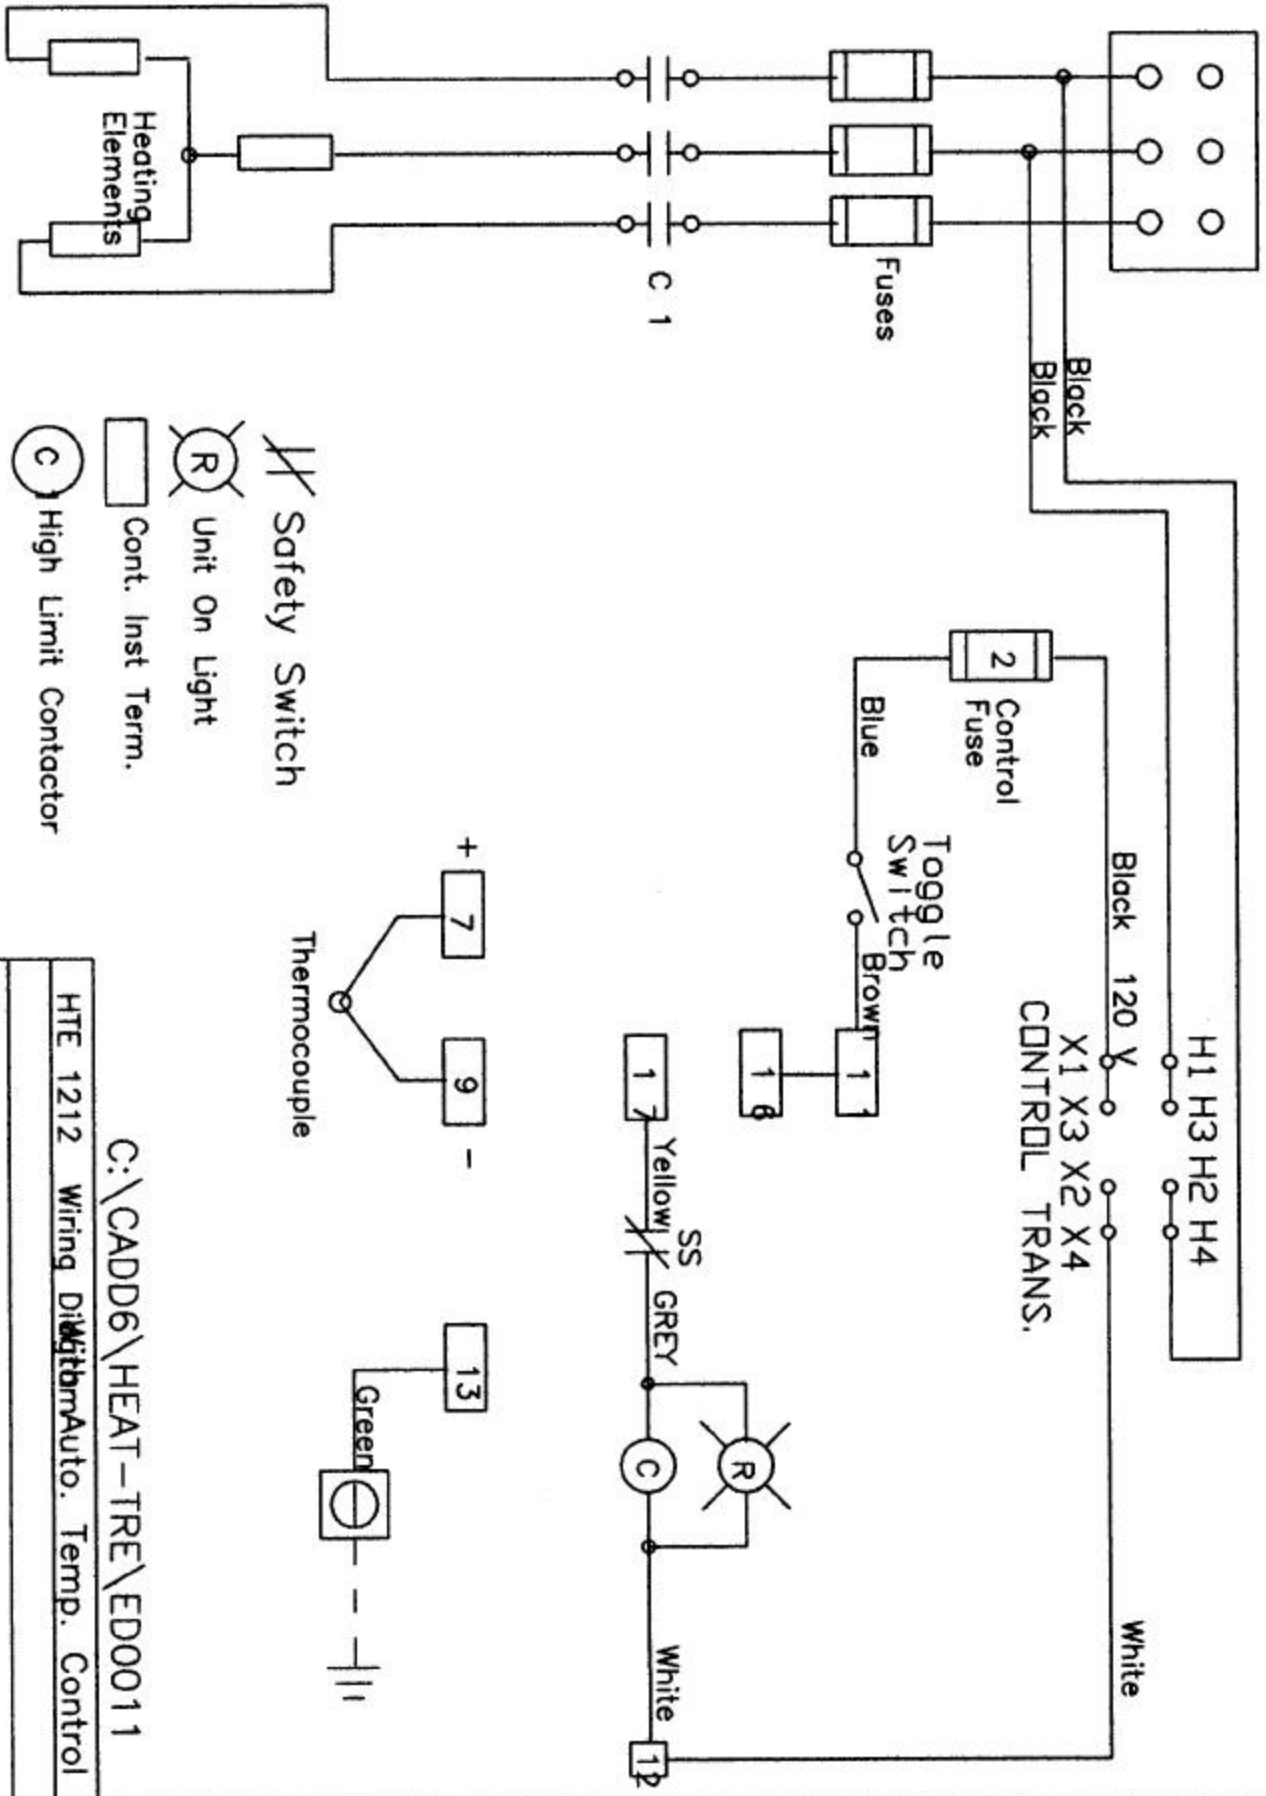

230/460 V 3 Ph. 60 Hz
HTE 1212
With Auto Control And Watlow # 945

- Safety Switch
- Unit On Light
- Cont. Inst Term.
- High Limit Contactor

C:\CADD6\HEAT-TRE\ED0011
 HTE 1212 Wiring Diagram Auto. Temp. Control
 M I F C O
 2/13/97