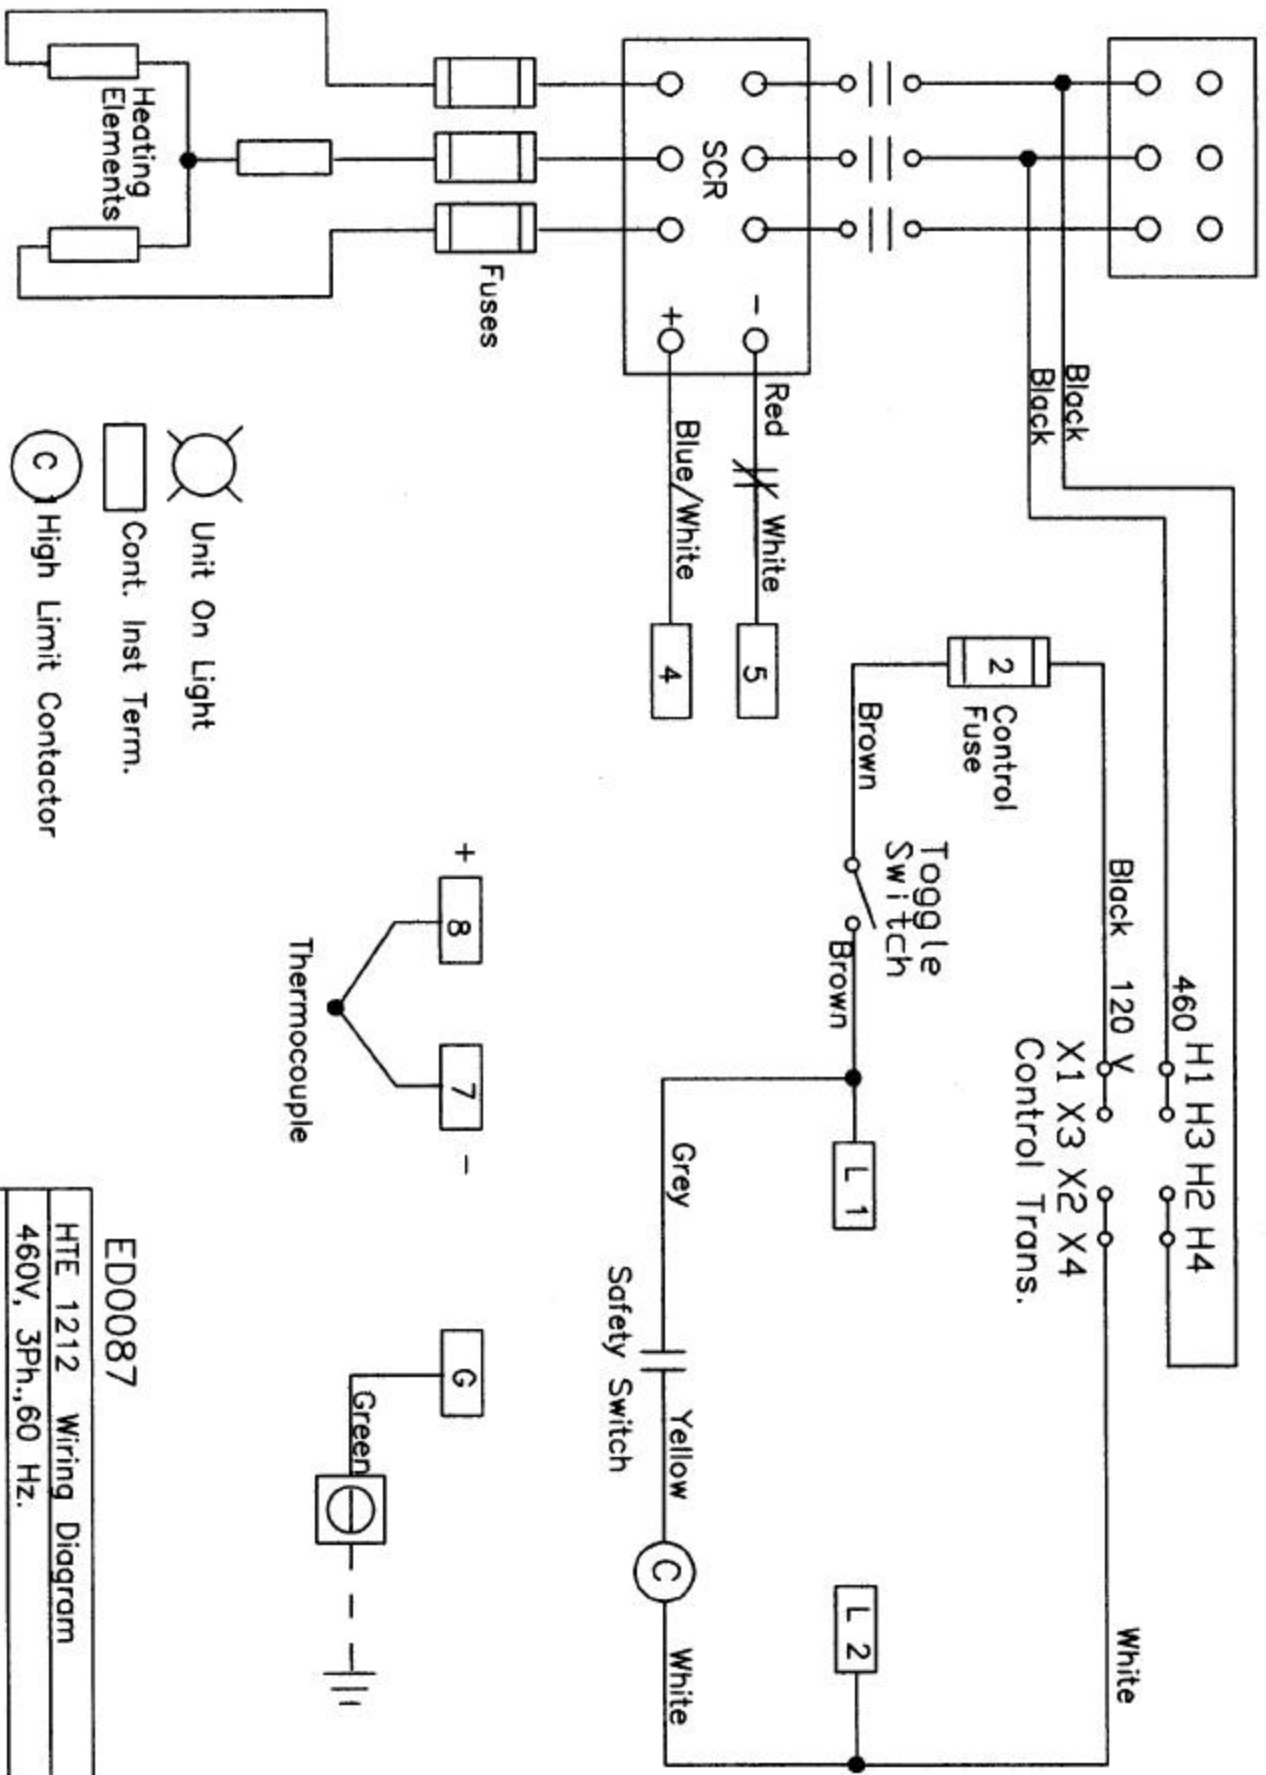

460 V 3 Ph. 60 Hz

HTE 1212

Honeywell DC230B Control and SCR

-  Unit On Light
-  Cont. Inst Term.
-  High Limit Contactor

ED00087
HTE 1212 Wiring Diagram
460V, 3Ph., 60 Hz.
M I F C O
3/12/96