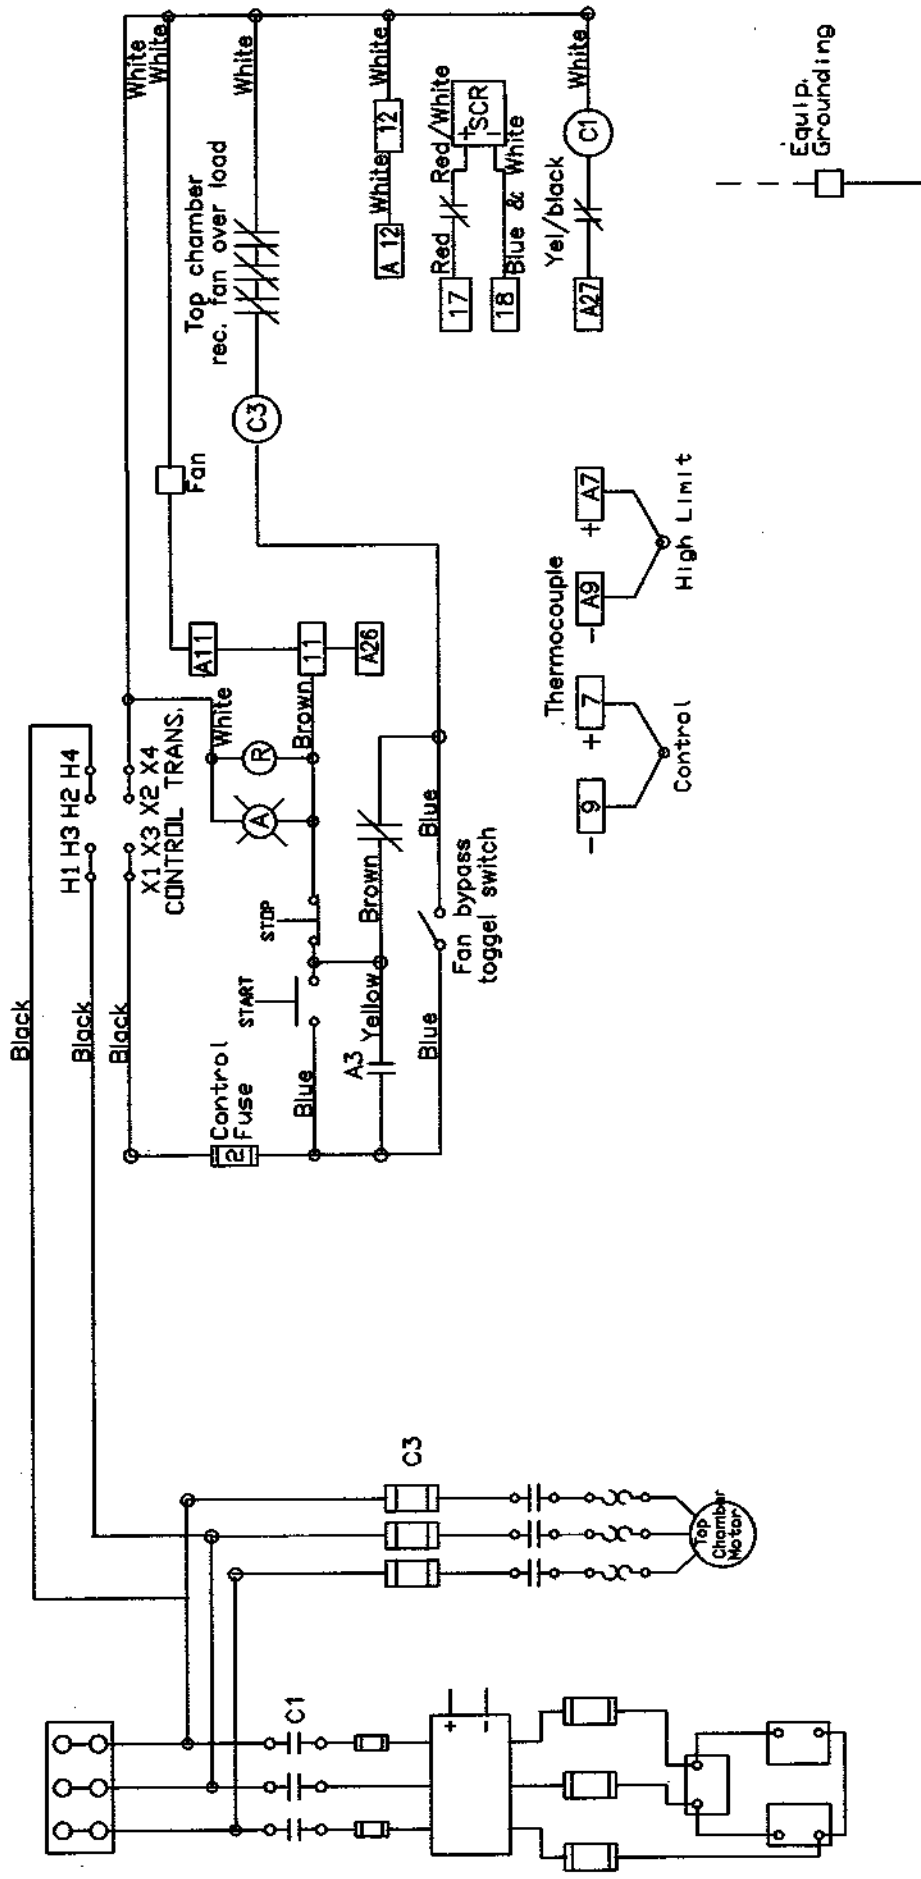

# HTE 2424-30-1 High Temperature Furnace Watlow 942 Controller and 945 High Limit Watlow Din-A-Mite SCR

Power Supply  
230V / 460V  
3 Ph / 60 Hz

- Control Inst. Terminals
- High Limit Cont. Term.
- Contactor Coils
- ⊗ Door inter lock
- Inst. Cabinet Cooling Fan

ED0051

HTE 2424-30-1 High Temperature Furnace  
Wiring Diagram 230/460V.3 Ph., 60 Hz.

M I F C O

4/2/98