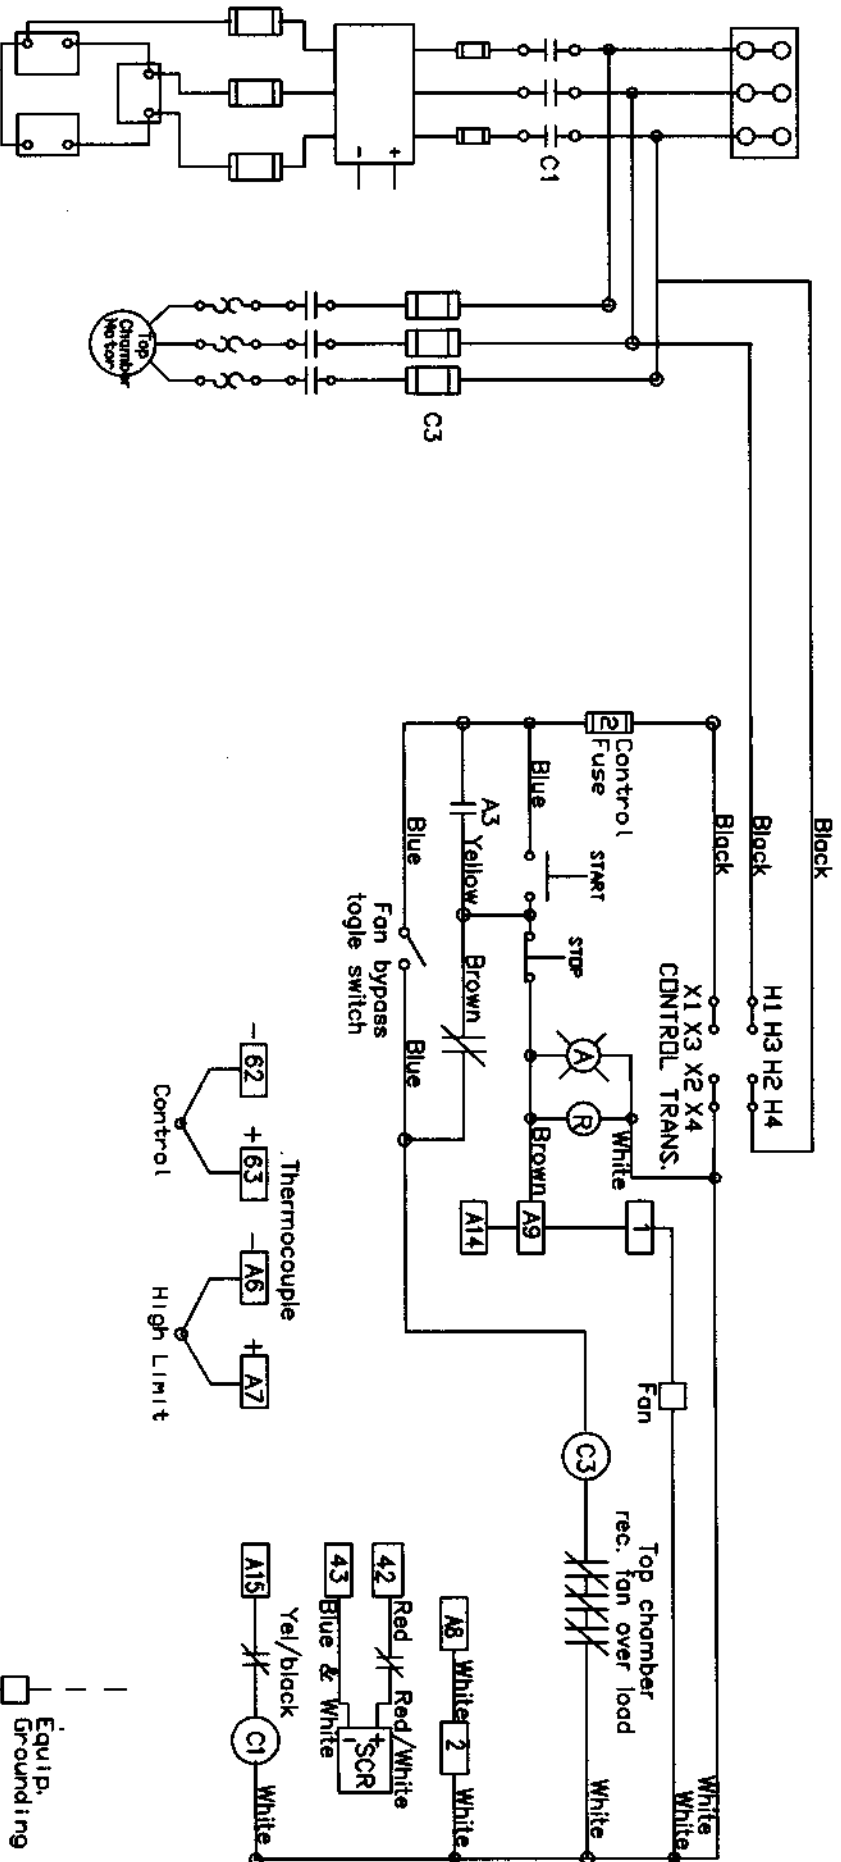

Power Supply  
 230V / 460V  
 3 Ph / 60 Hz

# HTE-2424-30 High Temperature Furnace Watlow F4 Controller and Series 97 High Limit

- Control Inst. Terminals
- High Limit Cont. Term.
- Contactor Coils
- Door inter lock
- Inst. Cabinet Cooling Fan