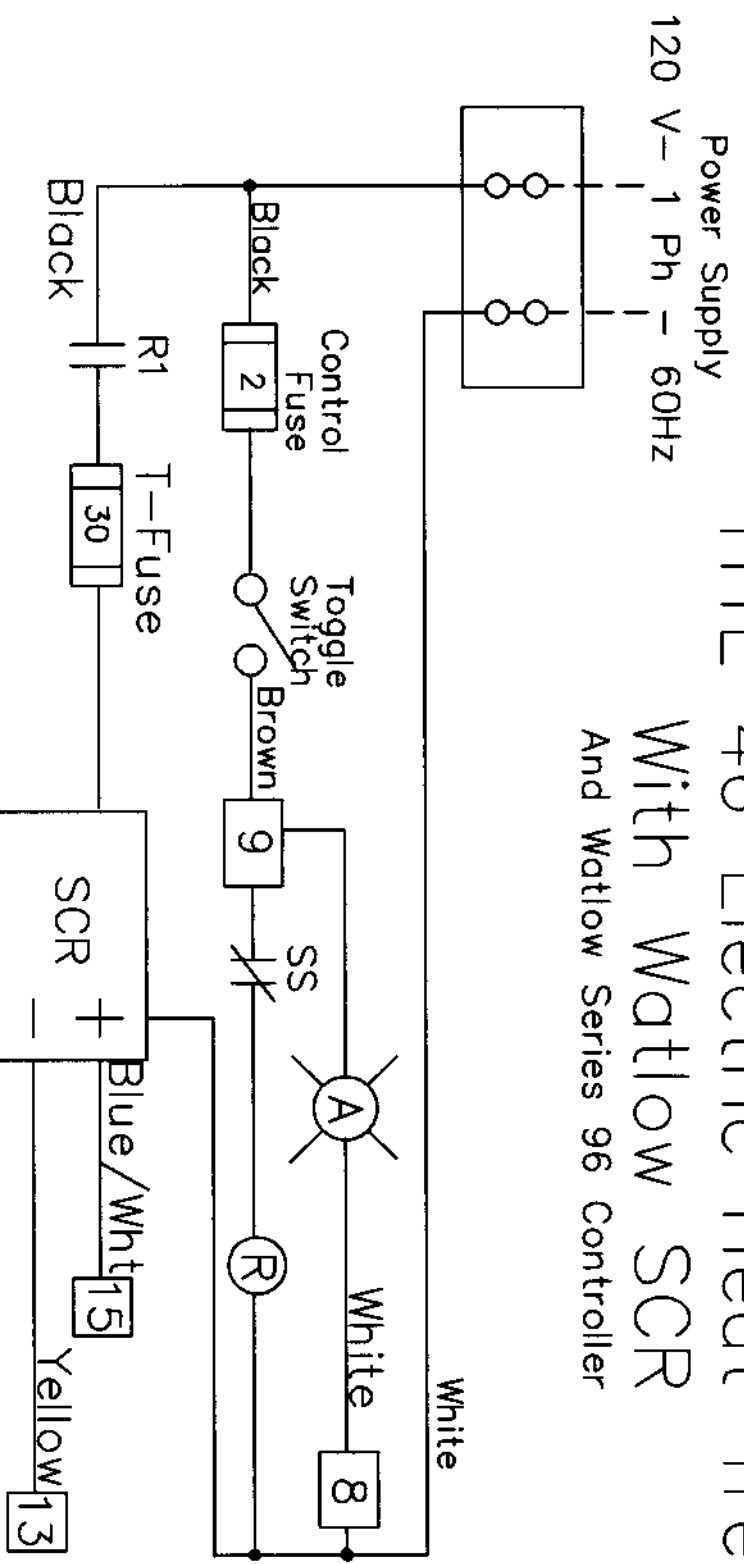

# HTE 46 Electric Heat Treat

## With Watlow SCR

### And Watlow Series 96 Controller

SS Safety Switch

Control Inst. Term.

Watlow SCR

HEAT TREAT - ED0112

Heating Panels By Watlow

HTE 46 Heat Treat
Wiring Diagram with Watlow Control Inst. & SCR
McEnglewan Ind. Furnace Co. Inc. 3/11/02