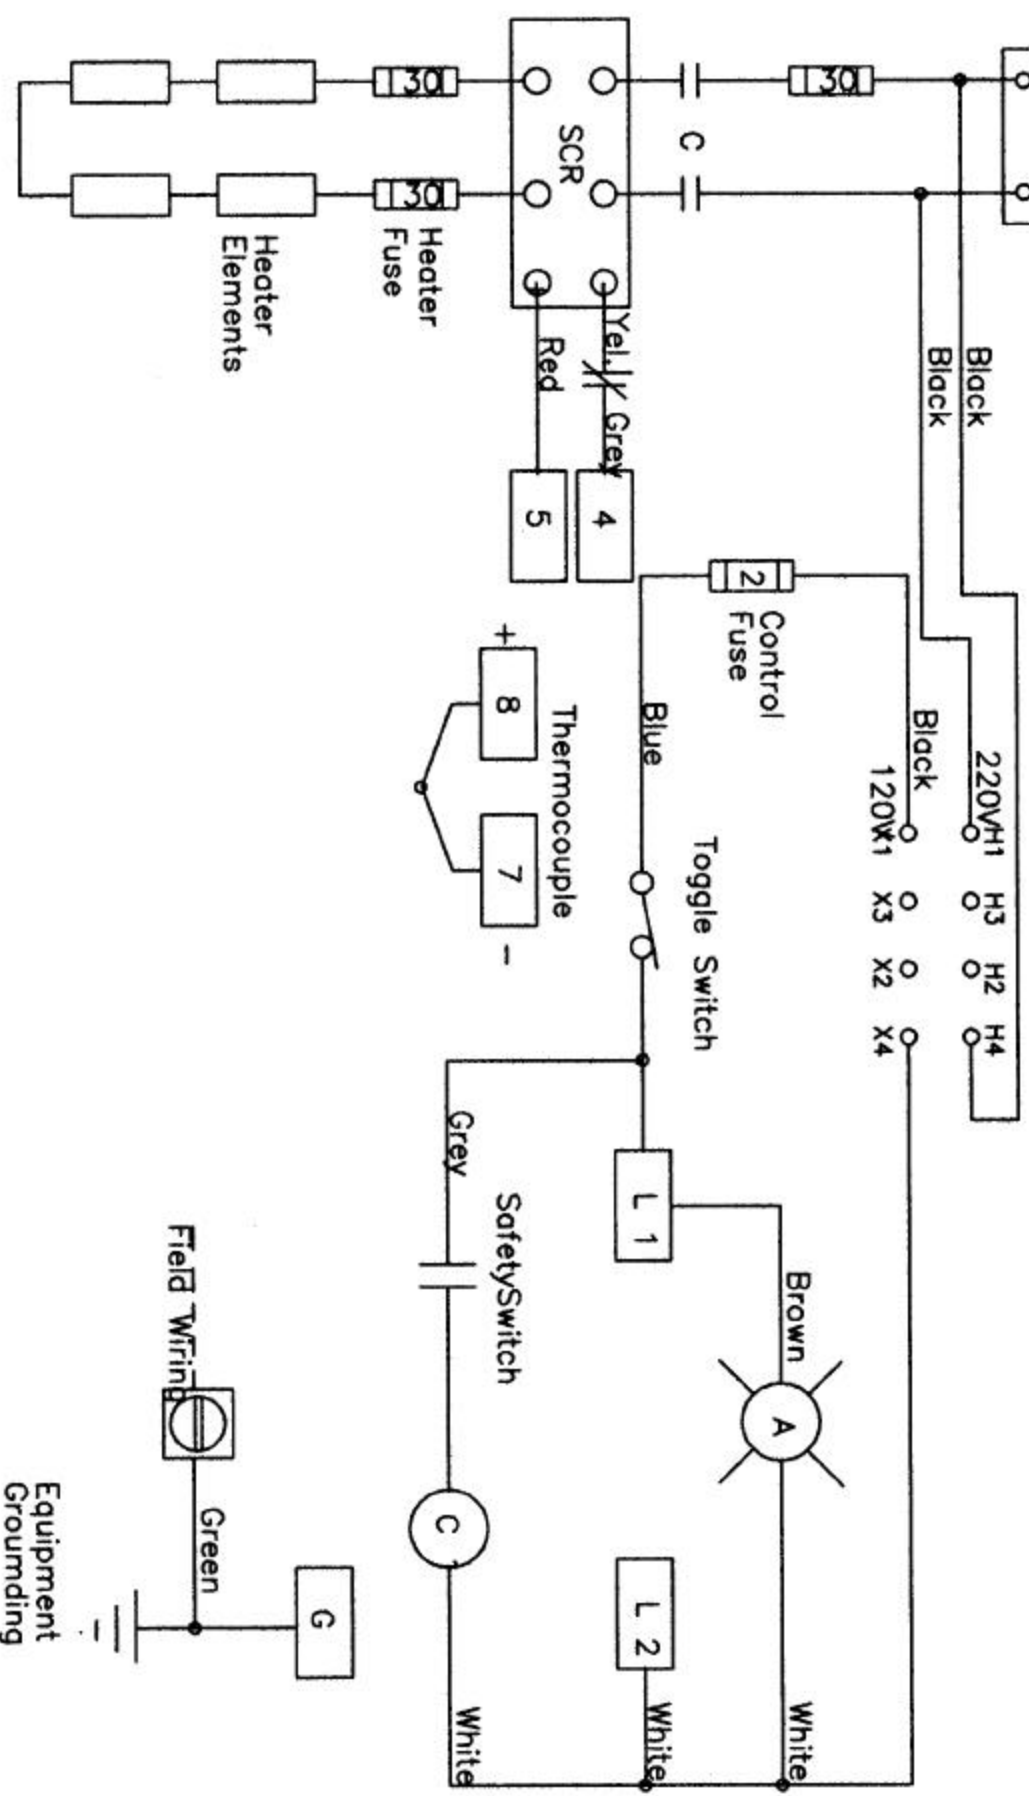

220 V , 1 Ph. , 60 Hz

HTE 88 , HTE 1212

With Automatic Temp. Control
And SCR, with Honeywell UDC 2000

A:\ED0037
HTE 88 , HTE 1212 With Automatic Temp
control ,SCR & Honeywell UDC 2000
M I F C O
3/5/97