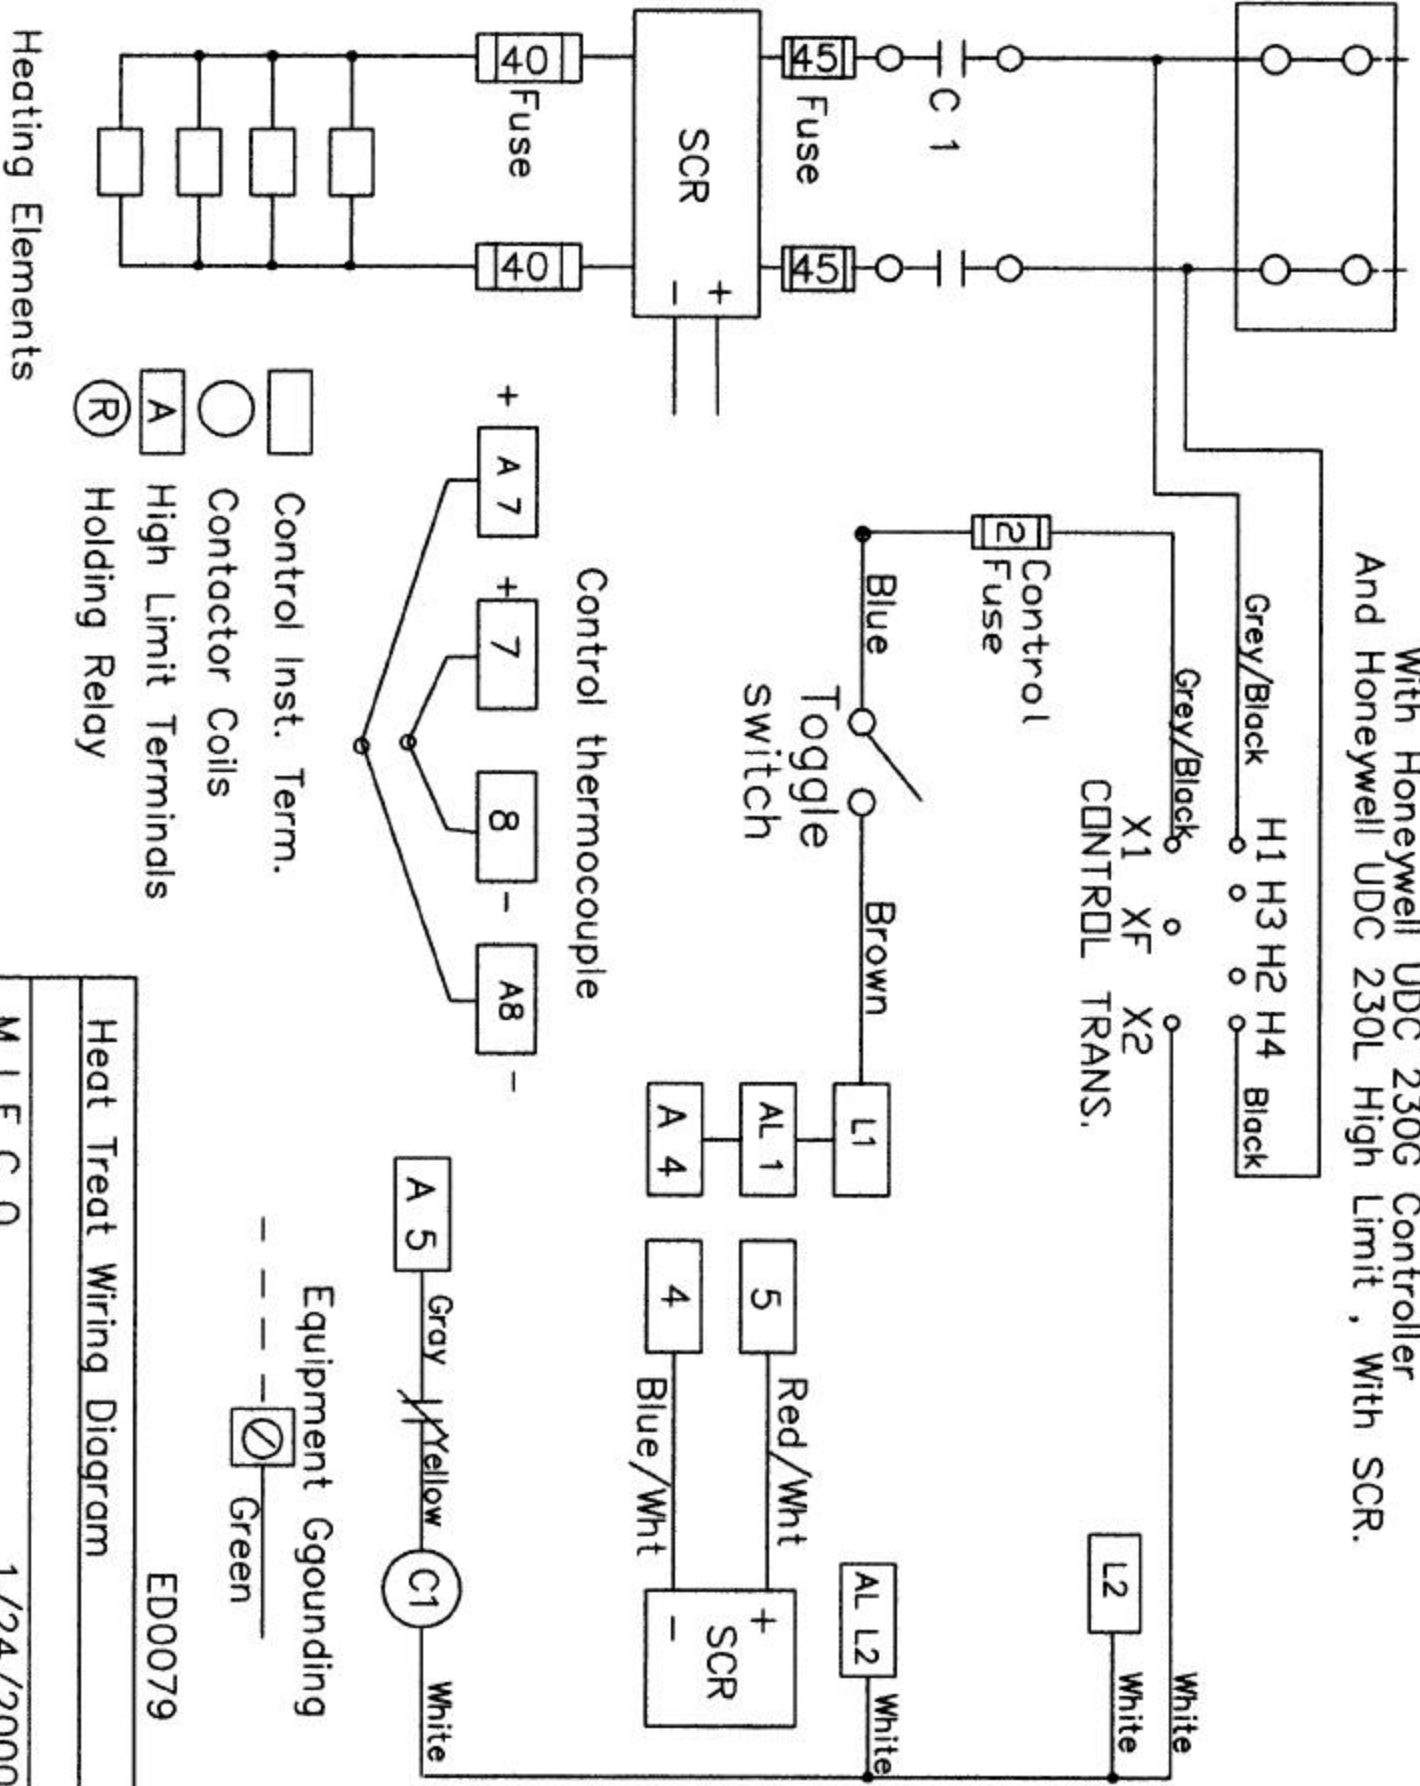

HTE 88 and HTE 1212
 With Honeywell UDC 230G Controller
 And Honeywell UDC 230L High Limit, With SCR.

Heating Elements

- Control Inst. Term.
- Contactor Coils
- A High Limit Terminals
- (R) Holding Relay