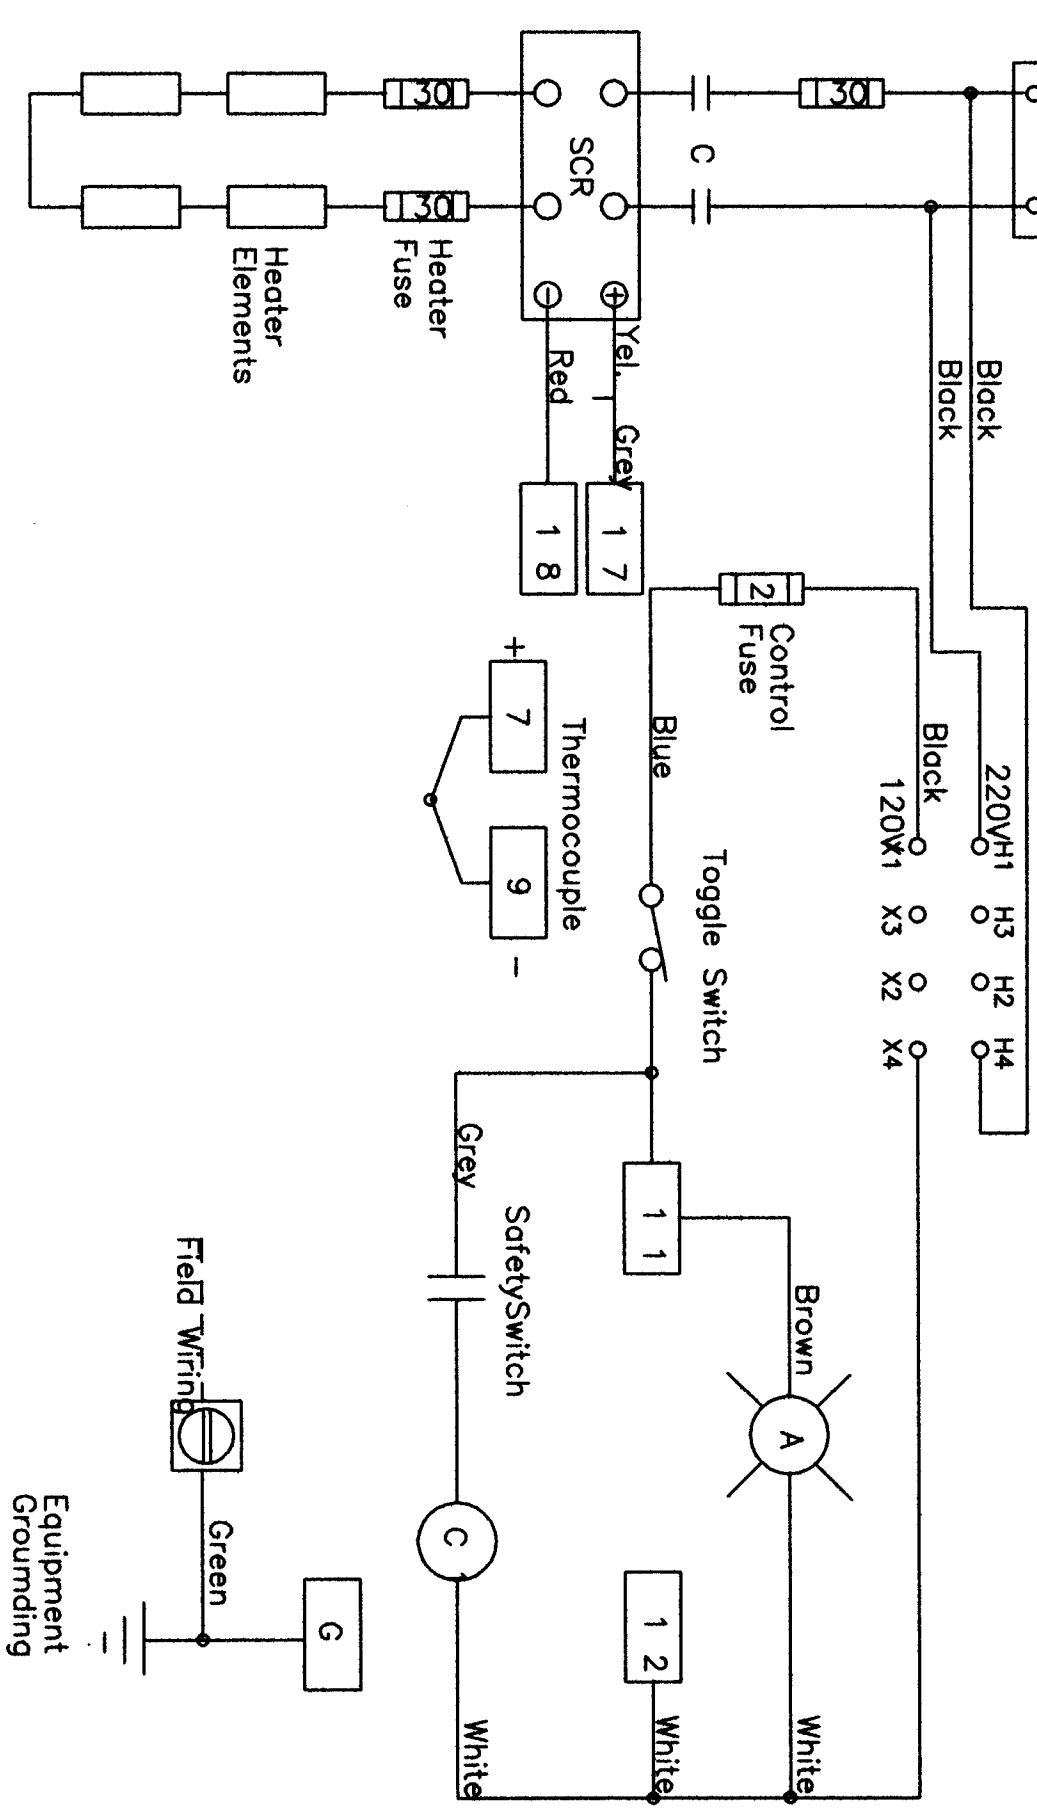

220 V, 1 Ph., 60 Hz

HTE 88, HTE 1212

With Automatic Temp. Control
And SCR, With Watlow 945 Control Inst.

A:\EDD0046	
HTE 88, HTE 1212 With Automatic Temp. Control	
, SCR & Watlow 945 Control Inst.	
M I F C O	11/10/97