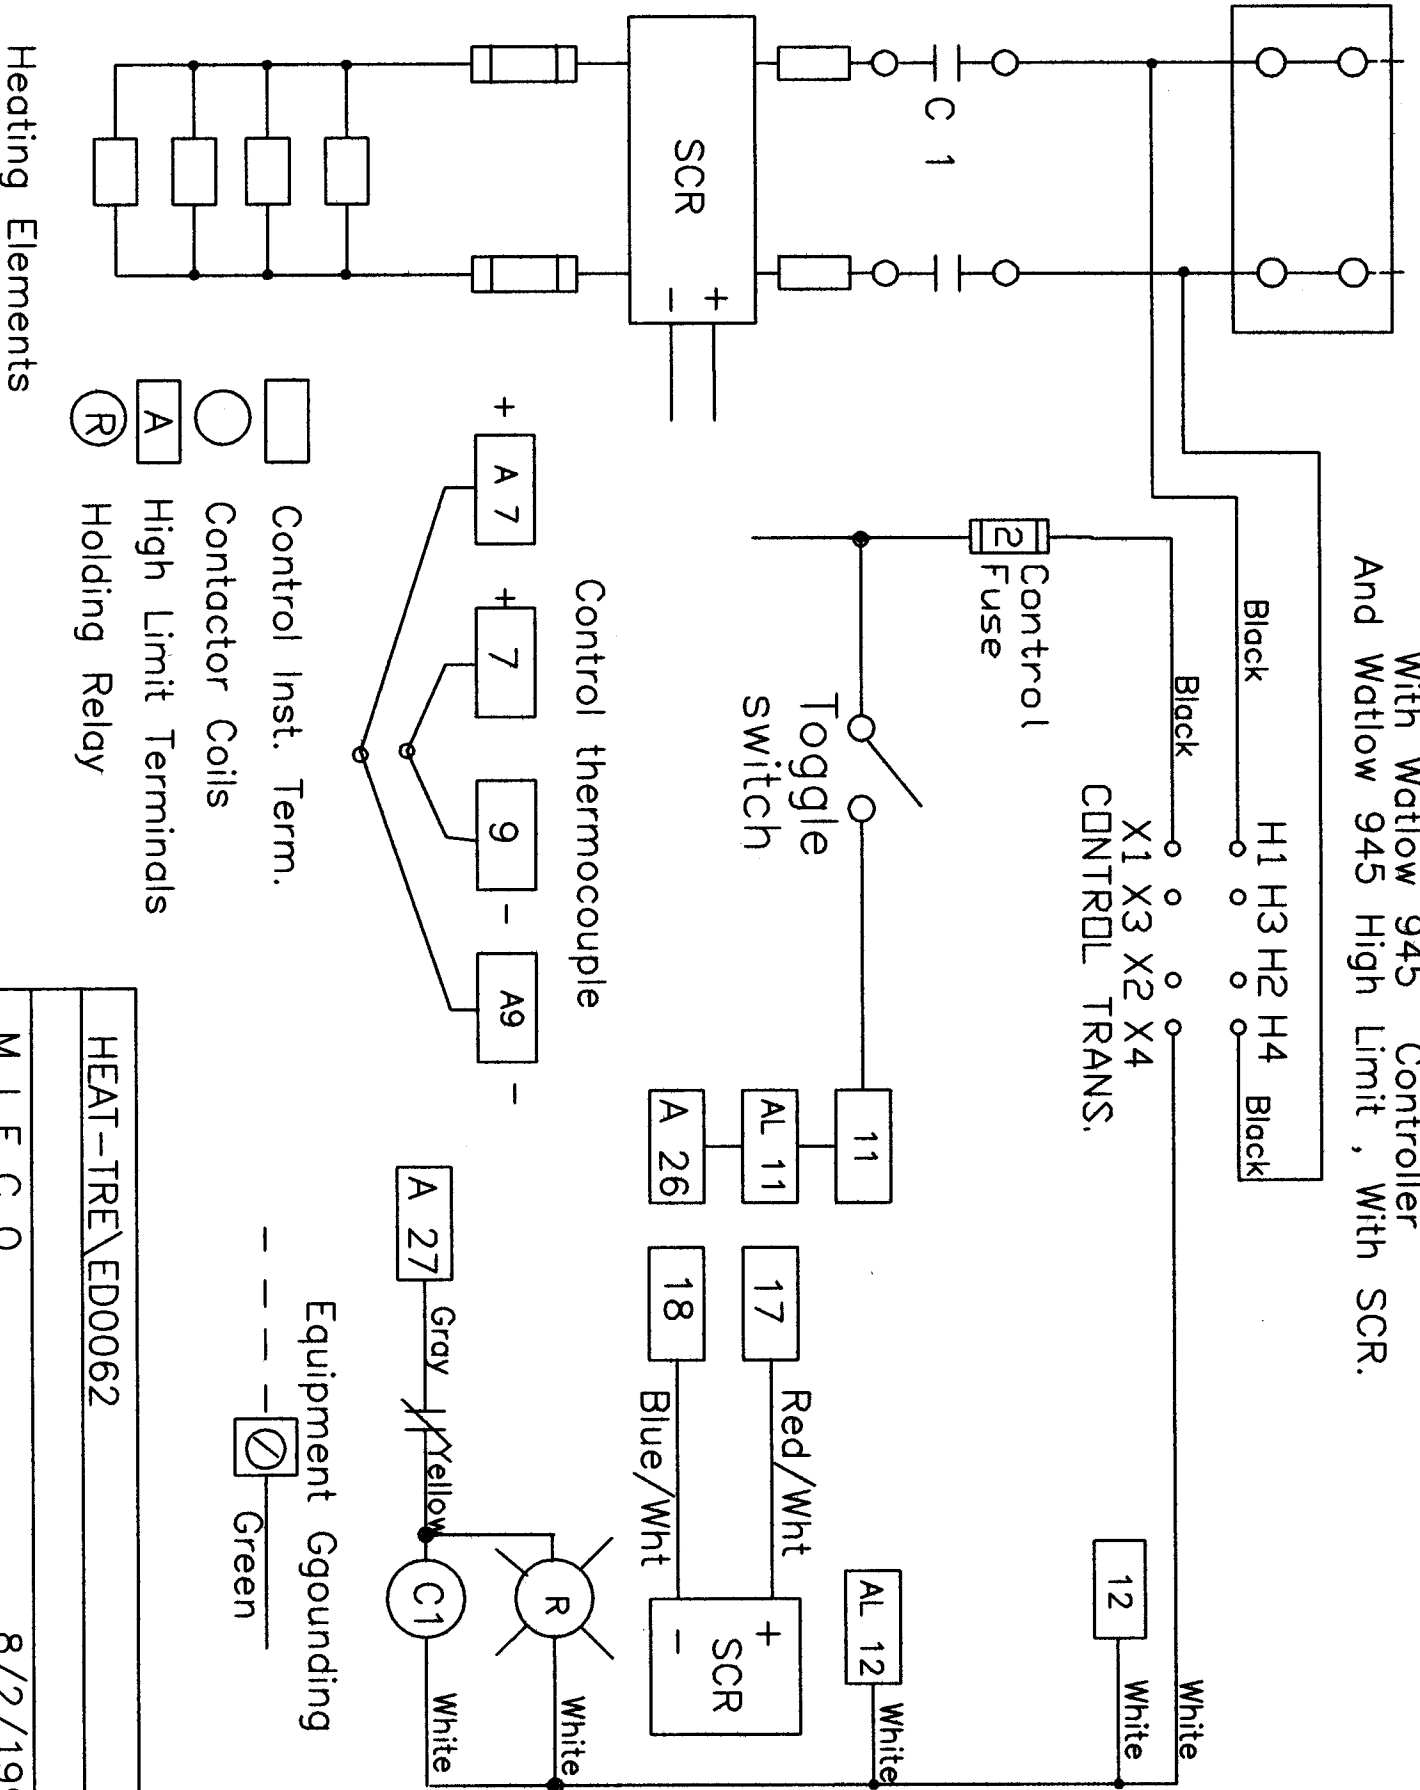

220 - 1 Ph. -- 60 Hz.

HTE 88 and HTE 1212
 With Watlow 945 Controller
 And Watlow 945 High Limit, With SCR.

Black H1 H3 H2 H4 Black

X1 X3 X2 X4
 CONTRL TRANS.

Control
 2 Fuse

Toggle
 switch

Control thermocouple

+ A 7 + 7 9 - A9 -

Equipment Grounding
 Green

- Control Inst. Term.
- Contactor Coils
- A High Limit Terminals
- (R) Holding Relay

Heating Elements