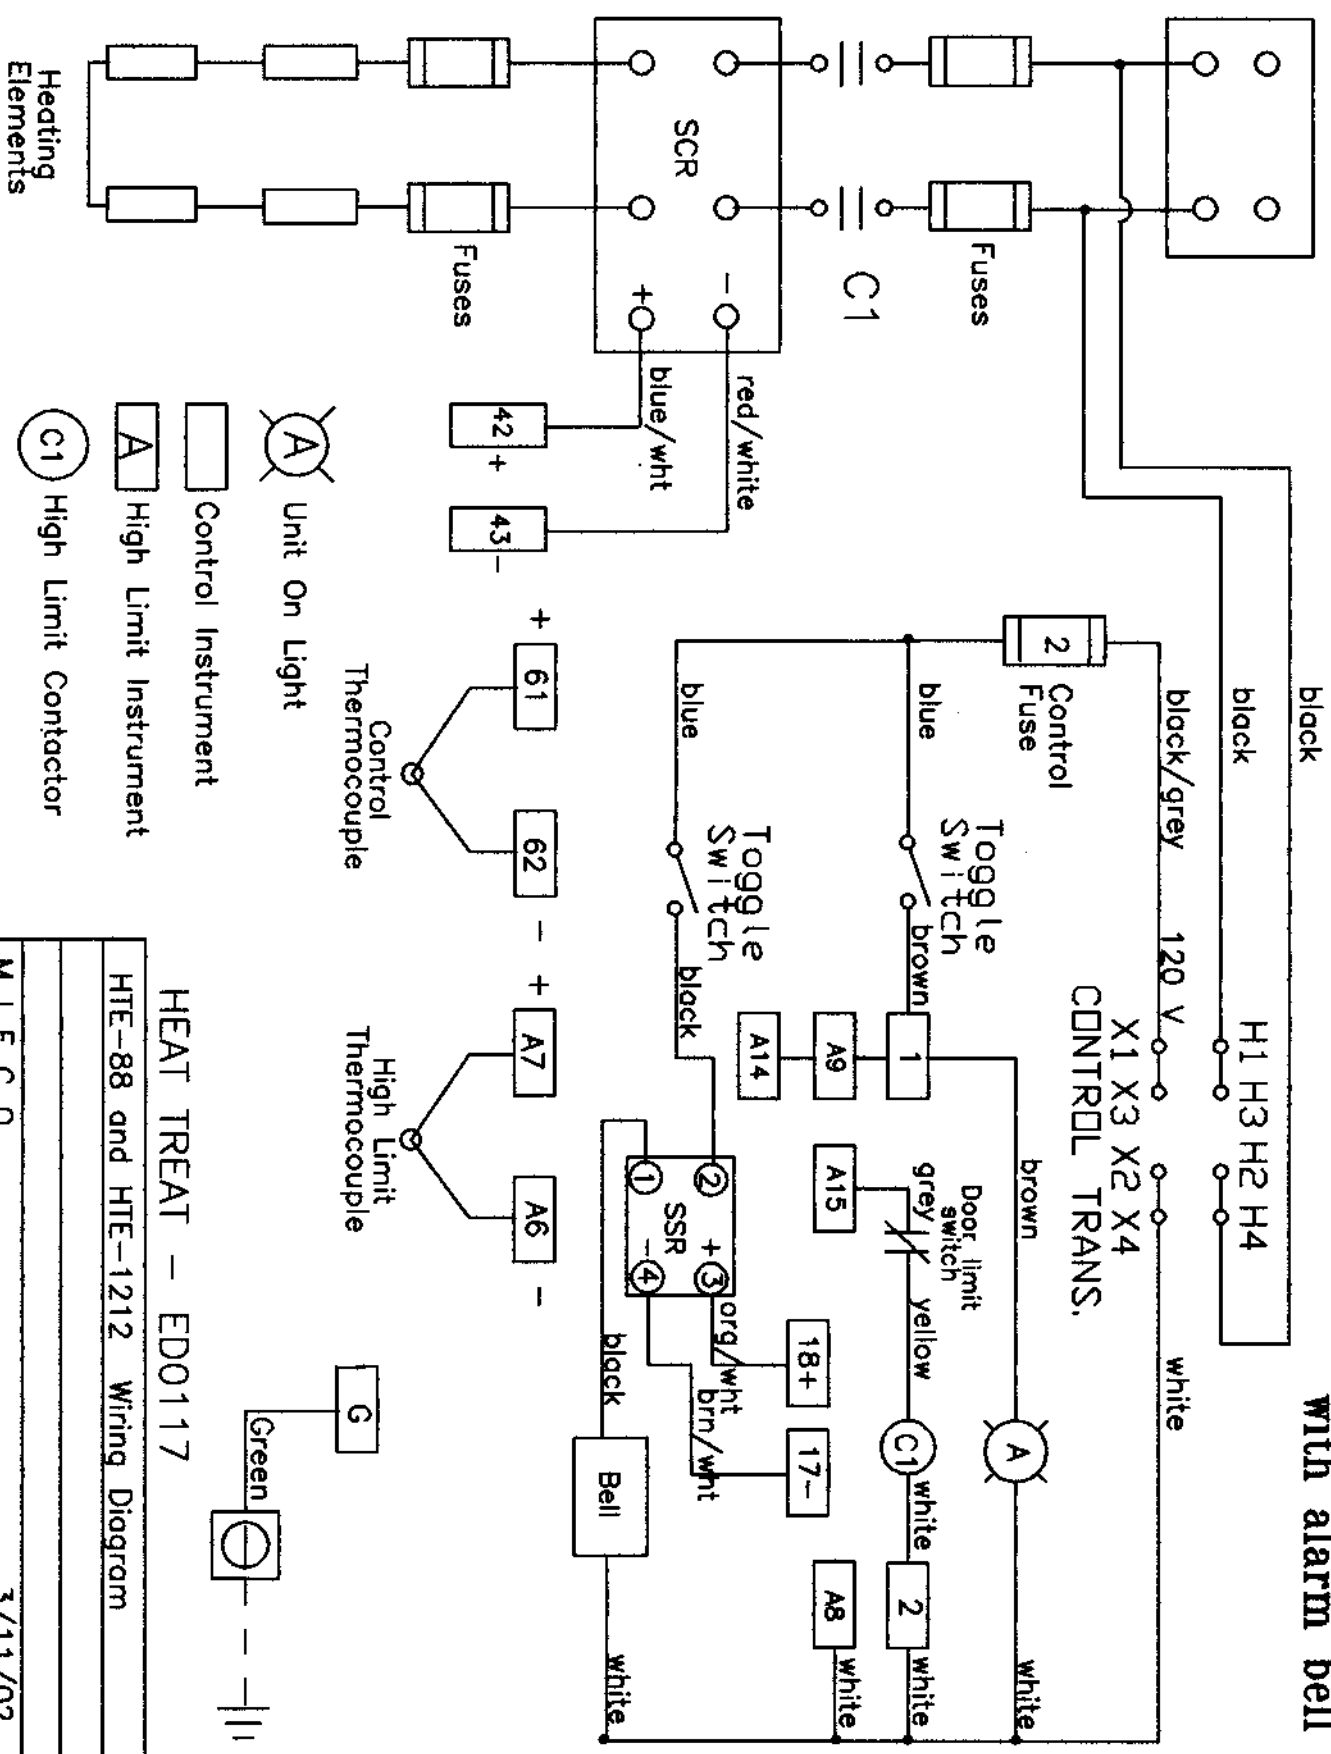

240 V 1 Ph. 60 Hz

HTE-88 and HTE-1212

with Watlow F4 controller and Series 97 High Limit

with alarm bell

- (A) Unit On Light
- [] Control Instrument
- [A] High Limit Instrument
- (C1) High Limit Contactor

Control Thermocouple

High Limit Thermocouple

HEAT TREAT - ED0117

HTE-88 and HTE-1212 Wiring Diagram

M I F C O

3/11/02