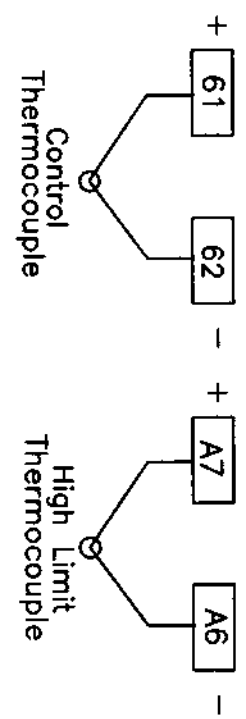

# HTE-88

with Watlow F4 controller and Series 97 High Limit

120 V 1 Ph. 60 Hz

HEAT TREAT - ED0109

HTE-88 Wiring Diagram

M I F C O
3/11/02

Heating Elements

(A) Unit On Light

[ ] Control Instrument

[A] High Limit Instrument

(C1) High Limit Contactor