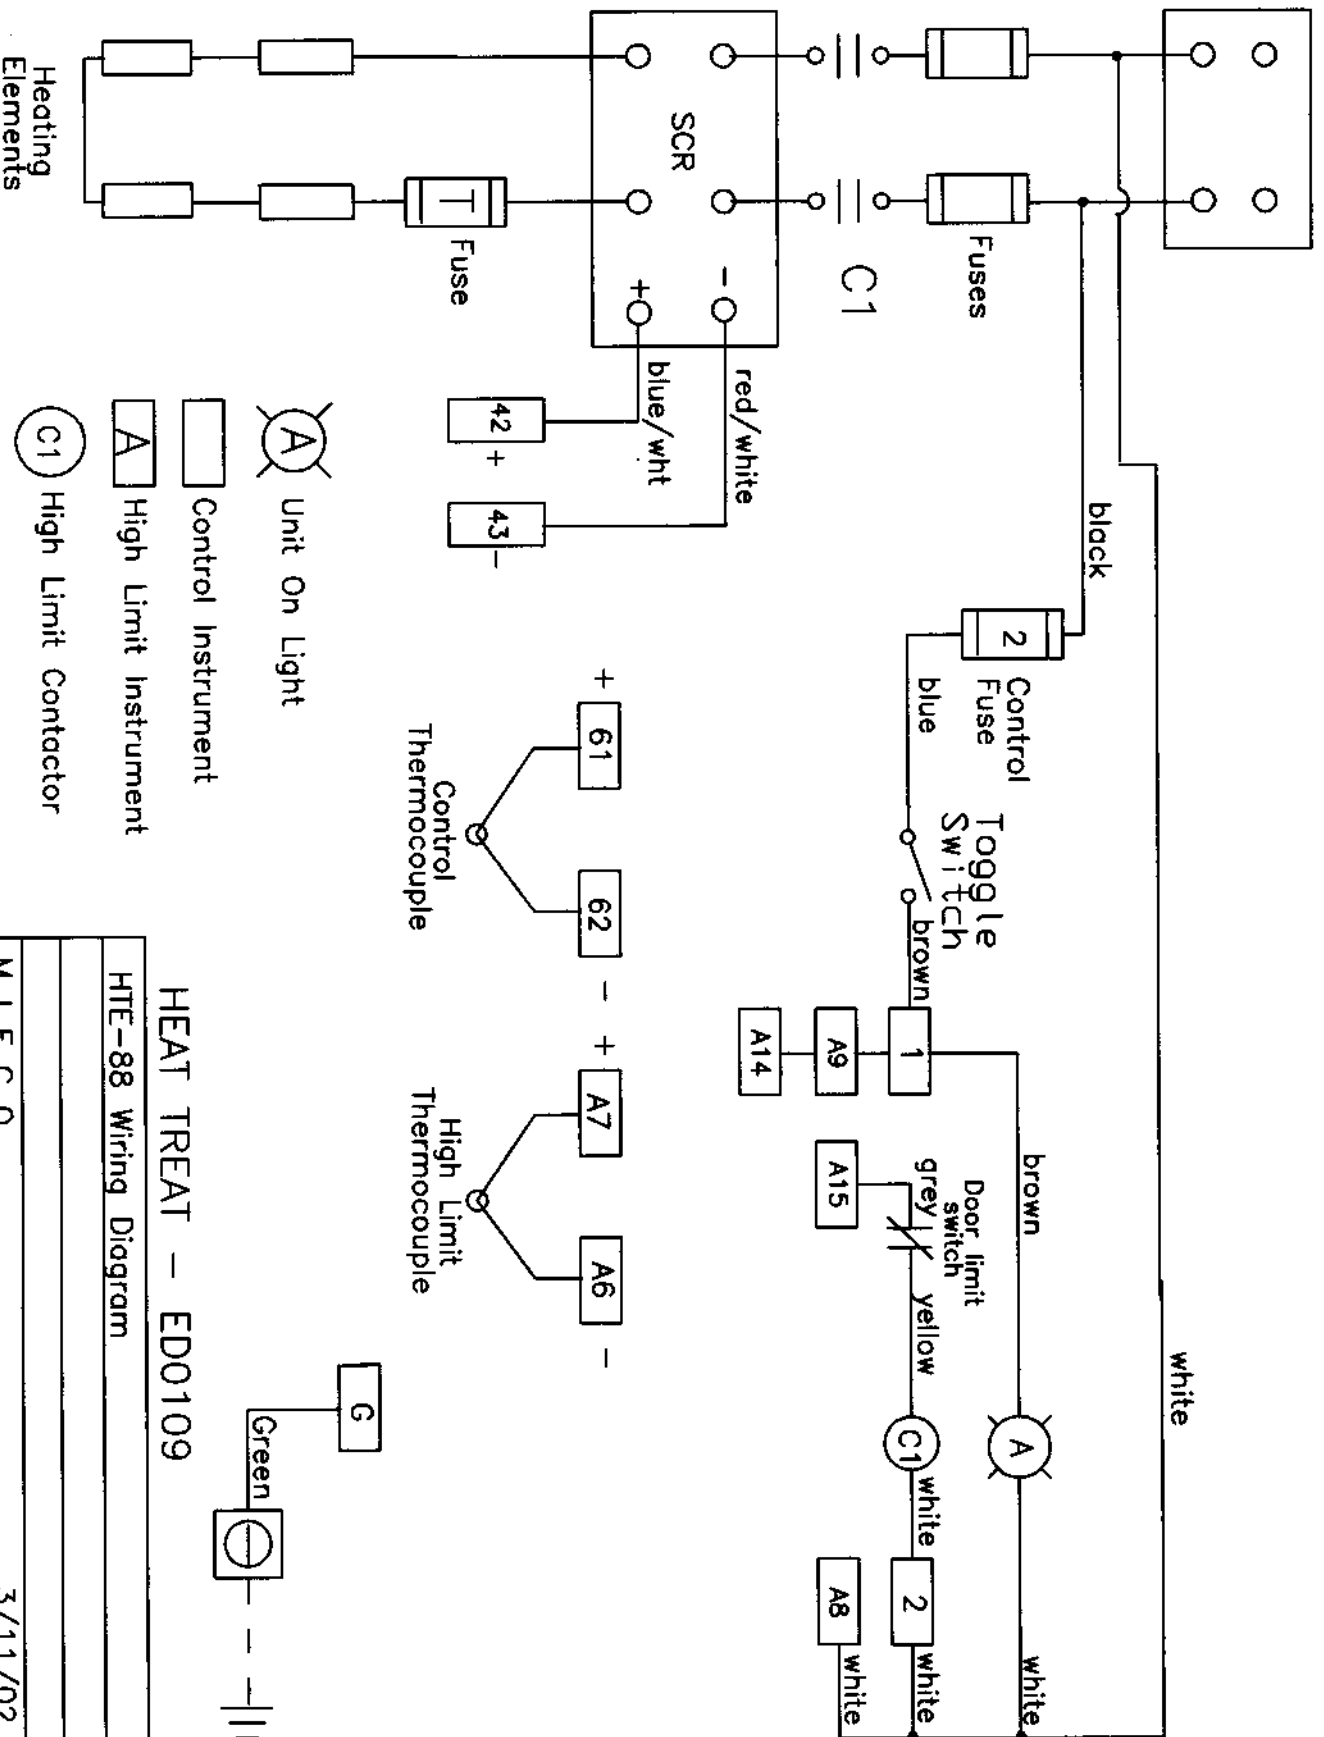

# HTE-88

with Watlow F4 controller and Series 97 High Limit

120 V 1 Ph. 60 Hz

HEAT TREAT - ED0109

HTE-88 Wiring Diagram

M I F C O
3/11/02

Heating Elements

(A) Unit On Light

[ ] Control Instrument

[A] High Limit Instrument

(C1) High Limit Contactor