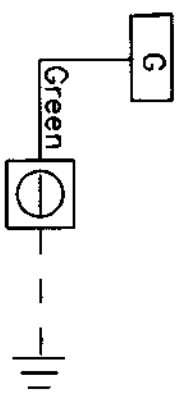

# HTE-88

with Watlow F4 controller and Series 97 High Limit

120 V 1 Ph. 60 Hz

HEAT TREAT - ED0109

HTE-88 Wiring Diagram

M I F C O
3/11/02

Heating Elements

(A) Unit On Light

[ ] Control Instrument

[A] High Limit Instrument

(C1) High Limit Contactor