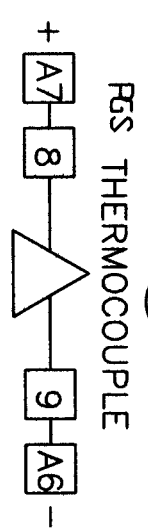

POWER BLOCK
120 V \ 1 Ph \ 60 Hz

COMBUSTION SAFEGUARD SYSTEM NUMBER 6

With FM proof of closure switch.
Fireye MC 120
Honeywell DC 11T Controller
Watlow 97AO High Limit

- [A1] High limit term.
- [] Temp. control term.
- [] Flame safety term.
- [] Contactor coils
- [] Pilot lights
- PGS PilotGas Solenoid
- APS Air Pressure Switch
- 1 OL Air Pres. Switch
- R1 Blower Contactor

- C Motor Contactor Coil
- R-1, R-2 Relay Contacts
- MGS Main Gas Solenoid