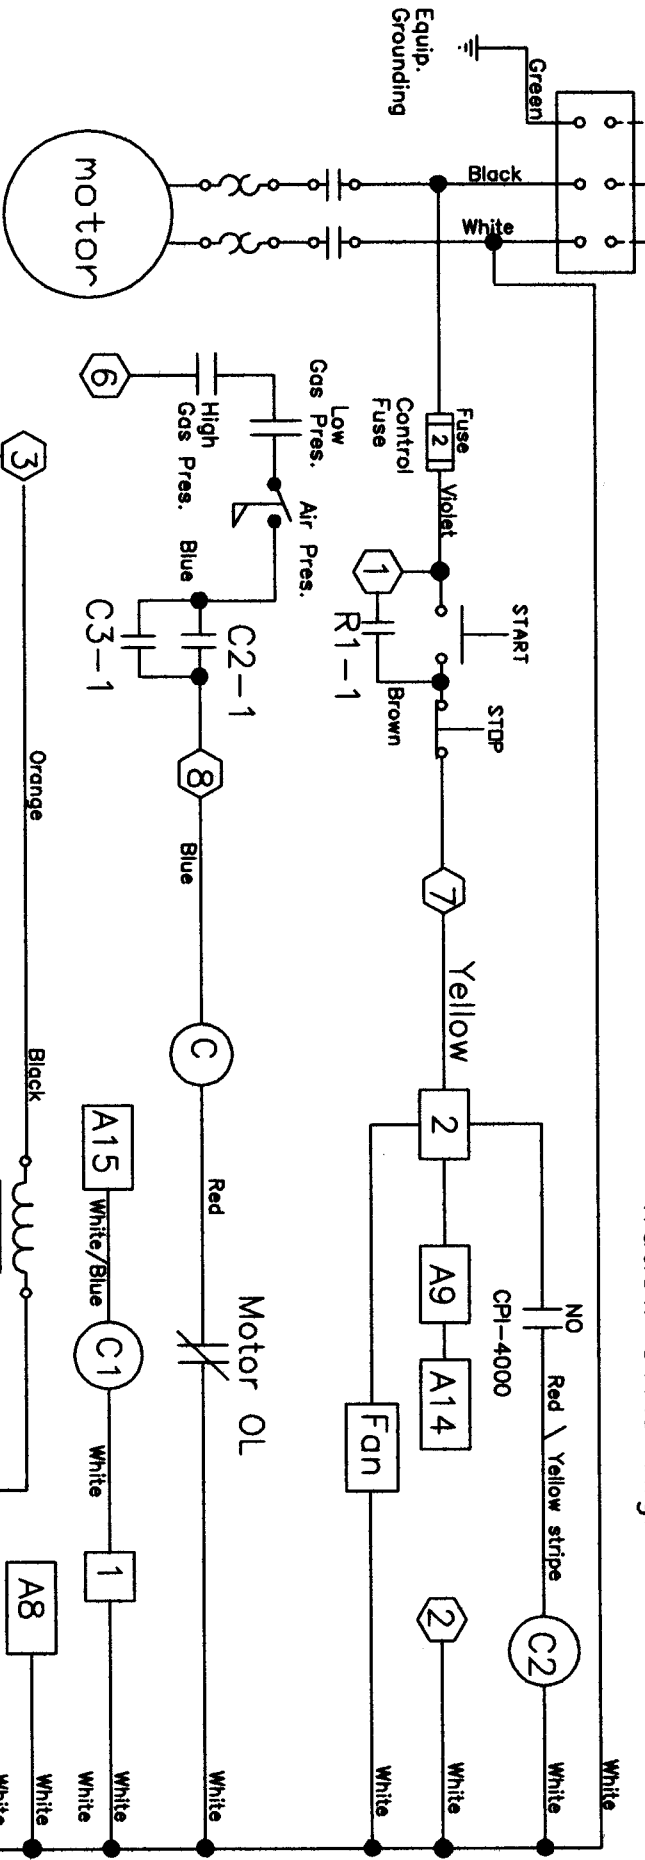

POWER BLOCK
120 V \ 1 Ph \ 60 Hz

COMBUSTION SAFEGUARD SYSTEM NUMBER 6

With FM proof of closure switch.
Fireye MC 120
Honeywell DC 11T Controller
Watlow 97AO High Limit

- [A1] High limit term.
- [] Temp. control term.
- [] Flame safety term.
- [] Contactor coils
- [] Pilot lights
- PGS PilotGas Solenoid
- APS Air Pressure Switch
- 1 OL Air Pres. Switch
- R1 Blower Contactor

- C Motor Contactor Coil
- R-1, R-2 Relay Contacts
- MGS Main Gas Solenoid