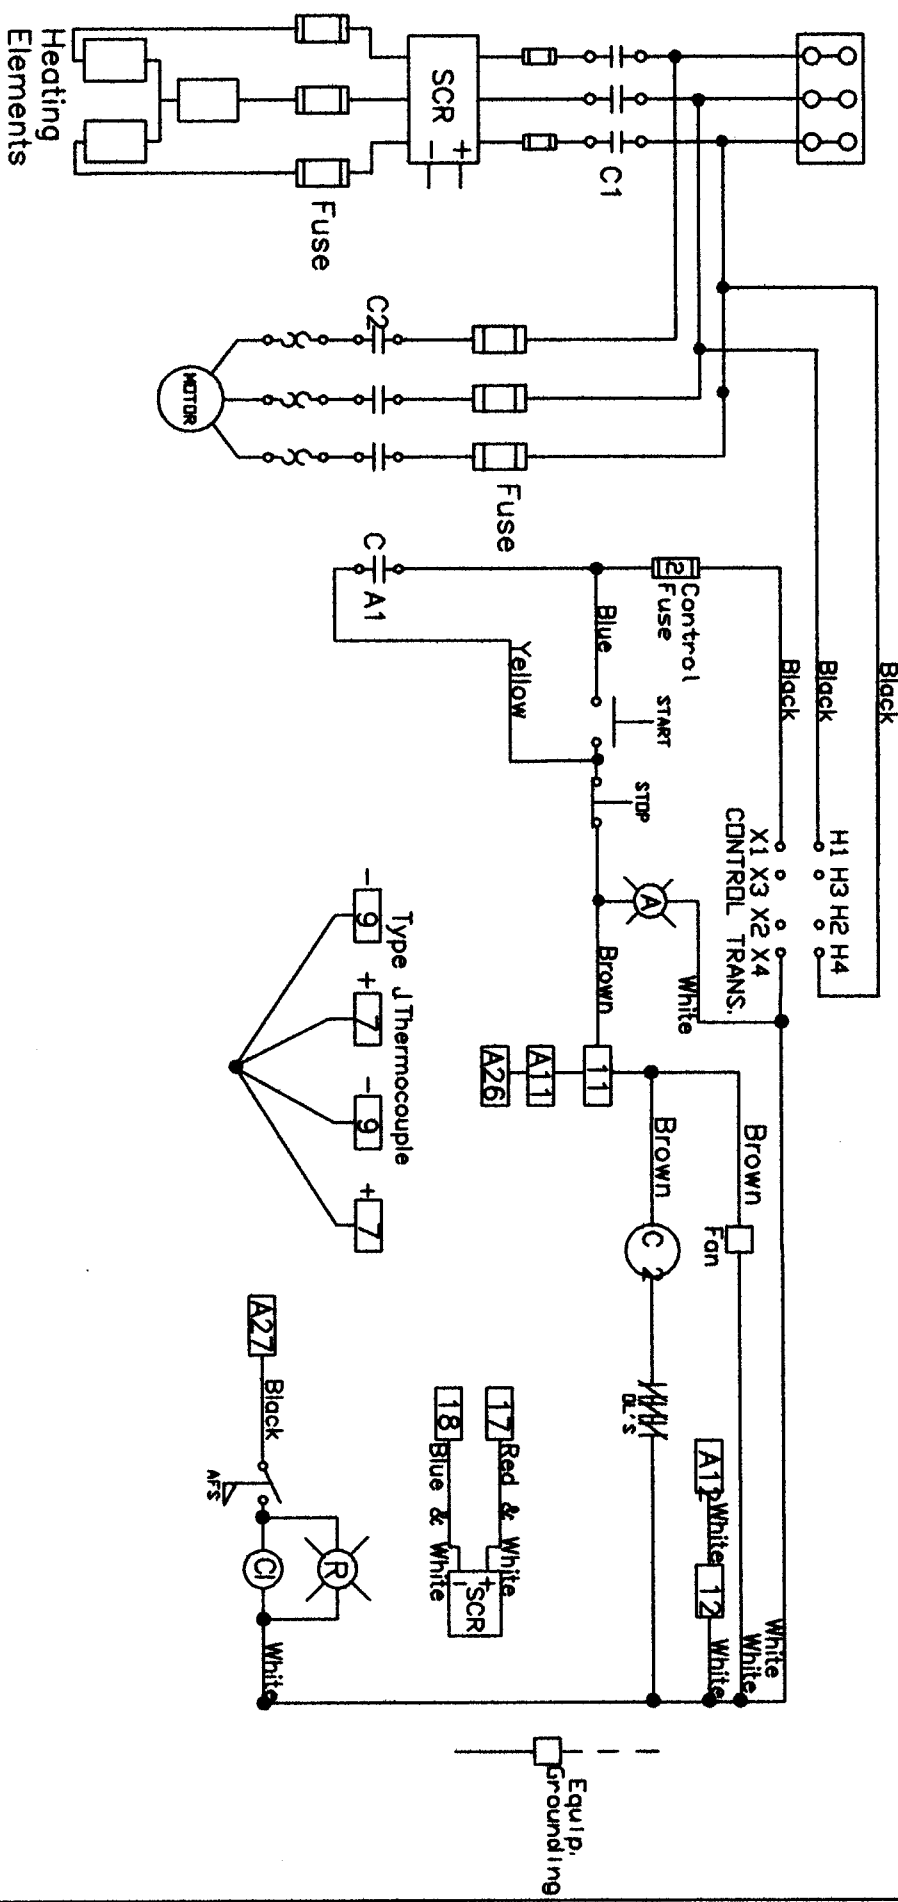

Power Supply **LT 1824-LT 1830 INDUSTRIAL UNIT**
 230V / 460V **Watlow 942 Controller And Watlow 945 High Limit**
 3 Ph / 60 Hz **WATLOW DIN-A-MITE SCR**

- Control Inst. Terminals
- High Limit Cont. Term.
- Contactor Coils

- Inst. Cabinet Cooling Fan
- Afs Air Flow Switch

HEAT-TRE\ED0024
LT 1824--LT 1830
M I F C O
6/21/96