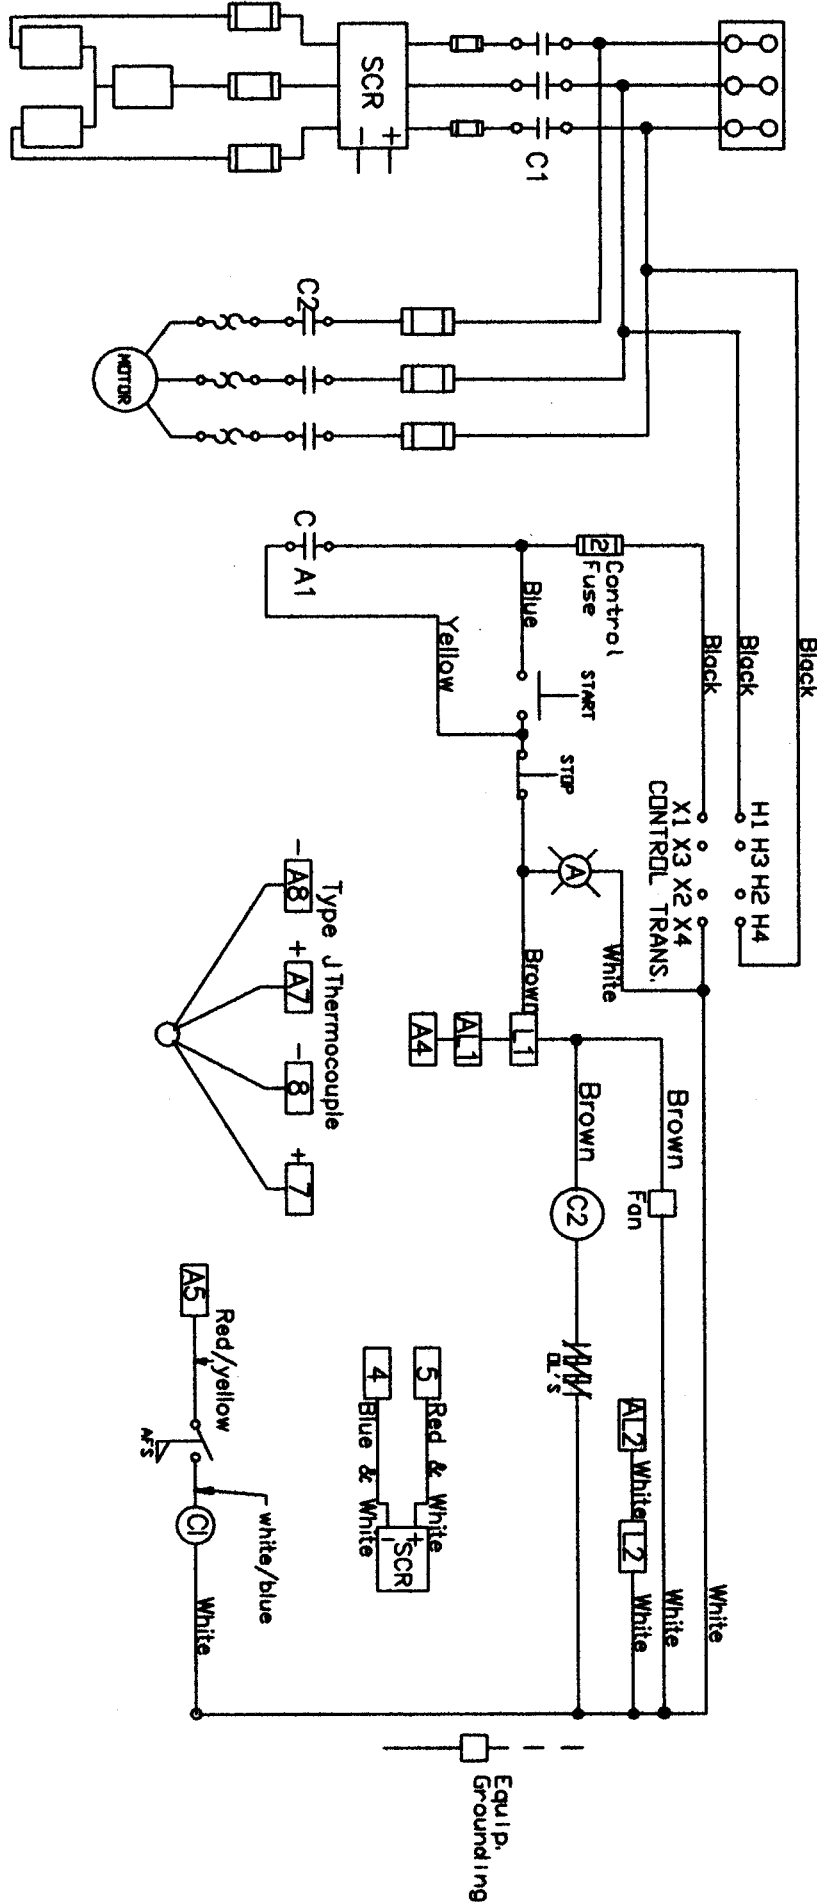

Power Supply **LT 1824-LT 1830 INDUSTRIAL UNIT**
 230V / 460V Honeywell 2000C Controller And Honeywell 2000H High Limit
 3 Ph / 60 Hz WATLOW DIN-A-MITE SCR

- Control Inst. Terminals
- High Limit Cont. Term.
- Contactor Coils

- Inst. Cabinet Cooling Fan
- Afs Air Flow Switch

HEAT-TRE\ED0060

LT 1824--LT 1830
M I F C O
6/21/96