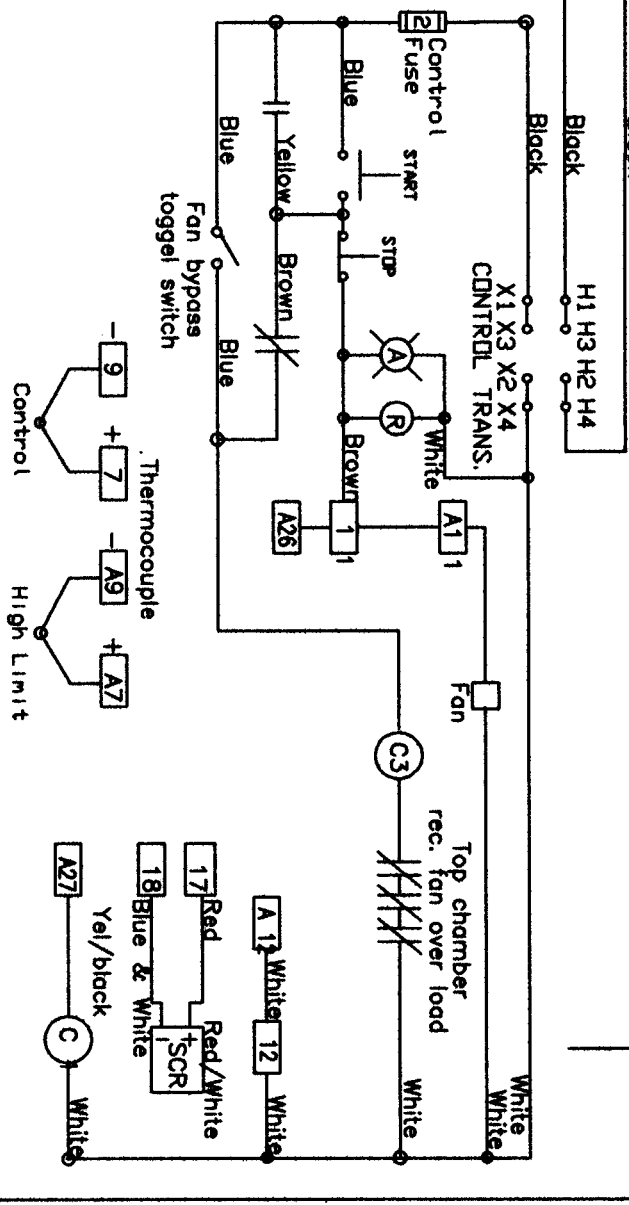

Power Supply  
 230V / 460V  
 3 Ph / 60 Hz

MTE 2424-36-1 Medium Temperature Furnace,  
 Watlow 942 Controller and 945 High Limit  
 Watlow Din-A-Mite SCR

- Control Inst. Terminals
- High Limit Cont. Term.
- Contactor Coils
- Door inter lock
- Inst. Cabinet Cooling Fan