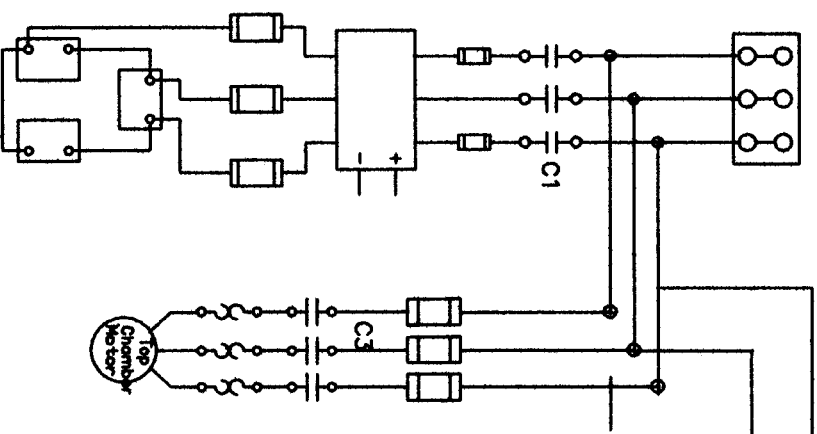

Power Supply  
 230V / 460V  
 3 Ph / 60 Hz

MTE 2424-36-1 Medium Temperature Furnace,  
 Watlow 942 Controller and 945 High Limit  
 Watlow Din-A-Mite SCR

- Control Inst. Terminals
- High Limit Cont. Term.
- Contactor Coils
- Door inter lock
- Inst. Cabinet Cooling Fan