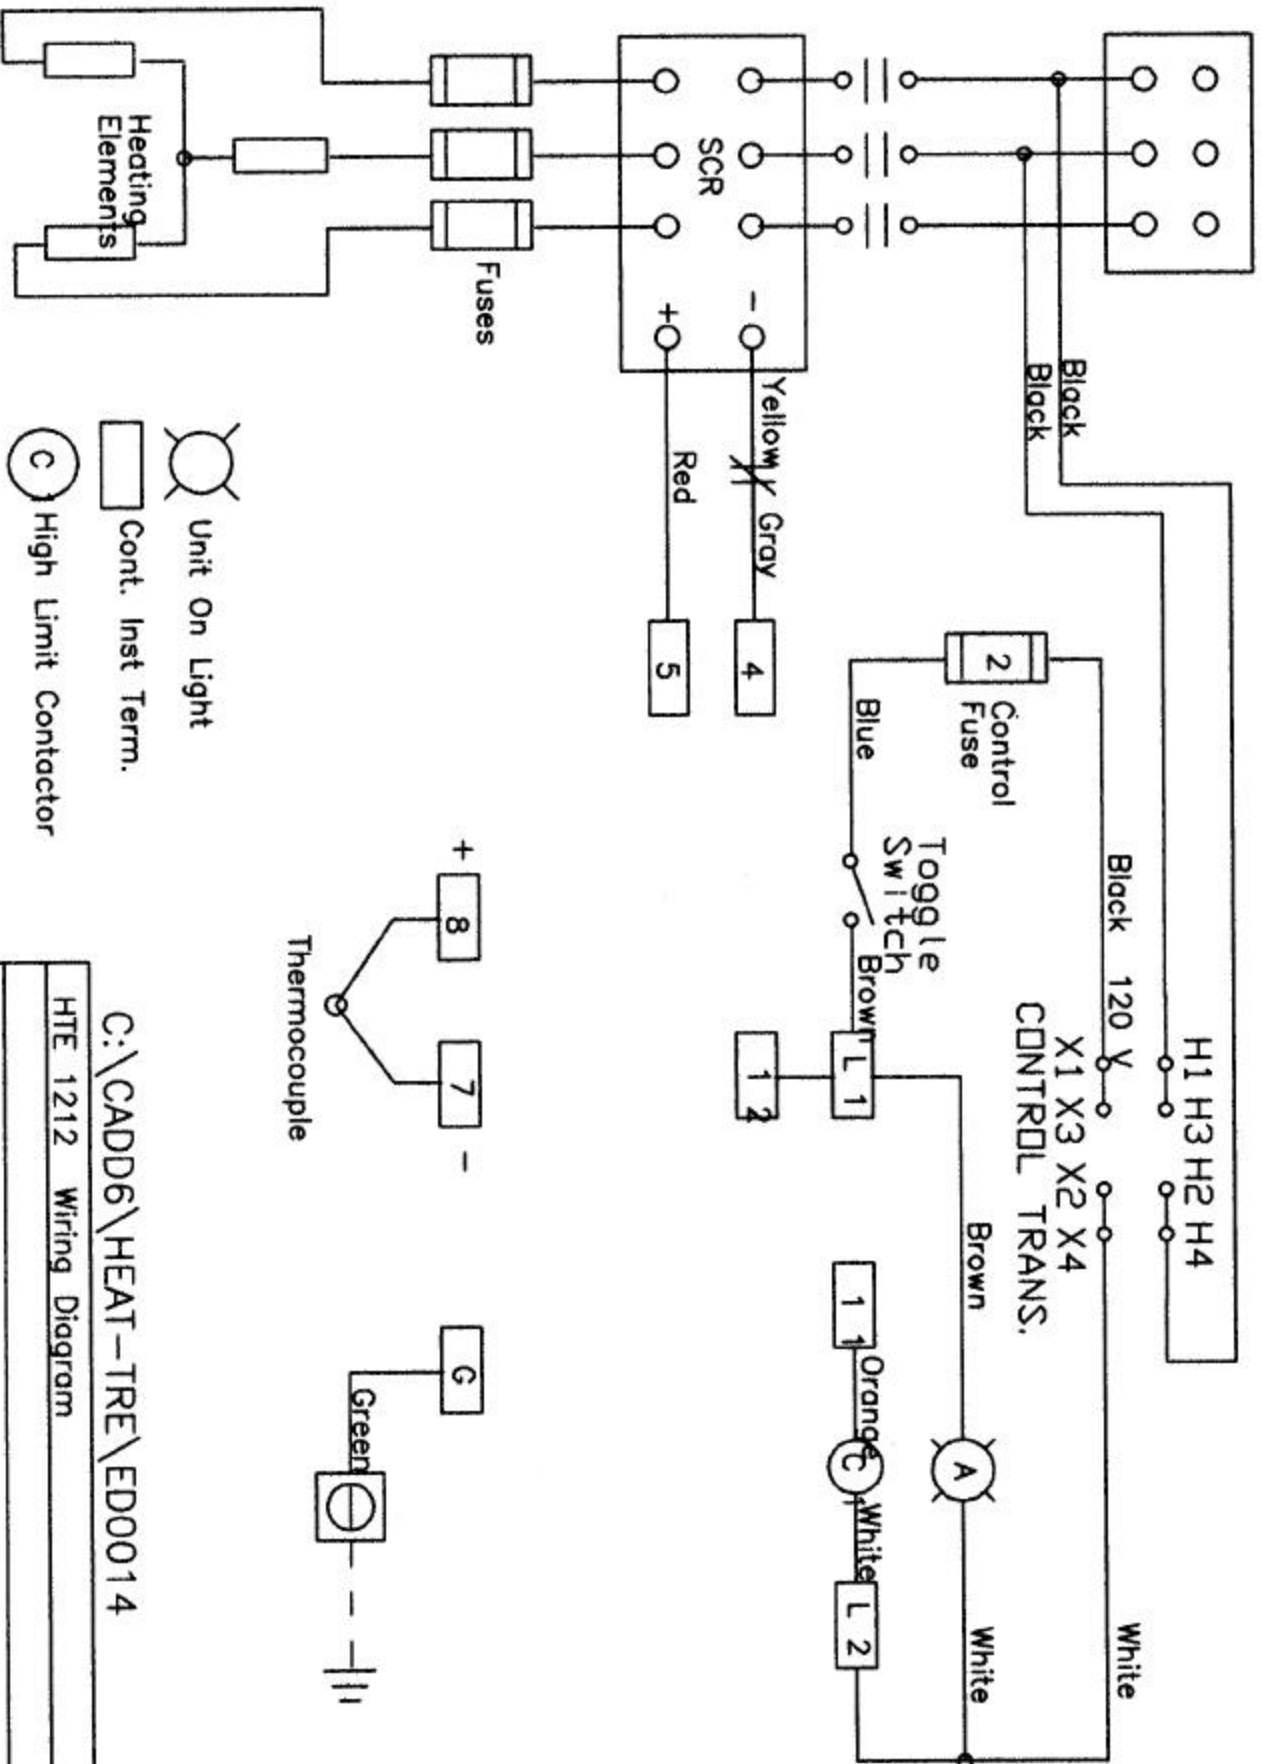

230/460 V 3 Ph. 60 Hz
HTE 1212
With Auto Control And SCR Package

-  Unit On Light
-  Cont. Inst Term.
-  High Limit Contactor

C:\CADD6\HEAT-TRE\ED0014
 HTE 1212 Wiring Diagram
 M I F C O
 3/12/96