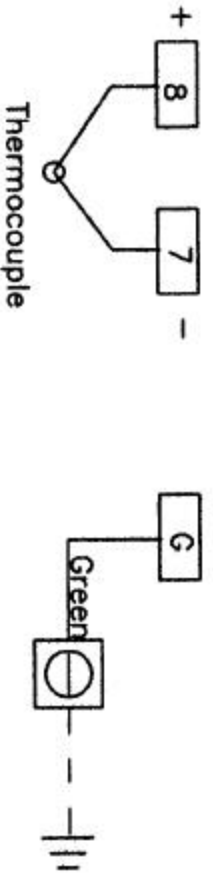

230/460 V 3 Ph. 60 Hz
HTE 1212
With Auto Control And SCR Package

-  Unit On Light
-  Cont. Inst Term.
-  High Limit Contactor

C:\CADD6\HEAT-TRE\ED0014
 HTE 1212 Wiring Diagram
 M I F C O
 3/12/96