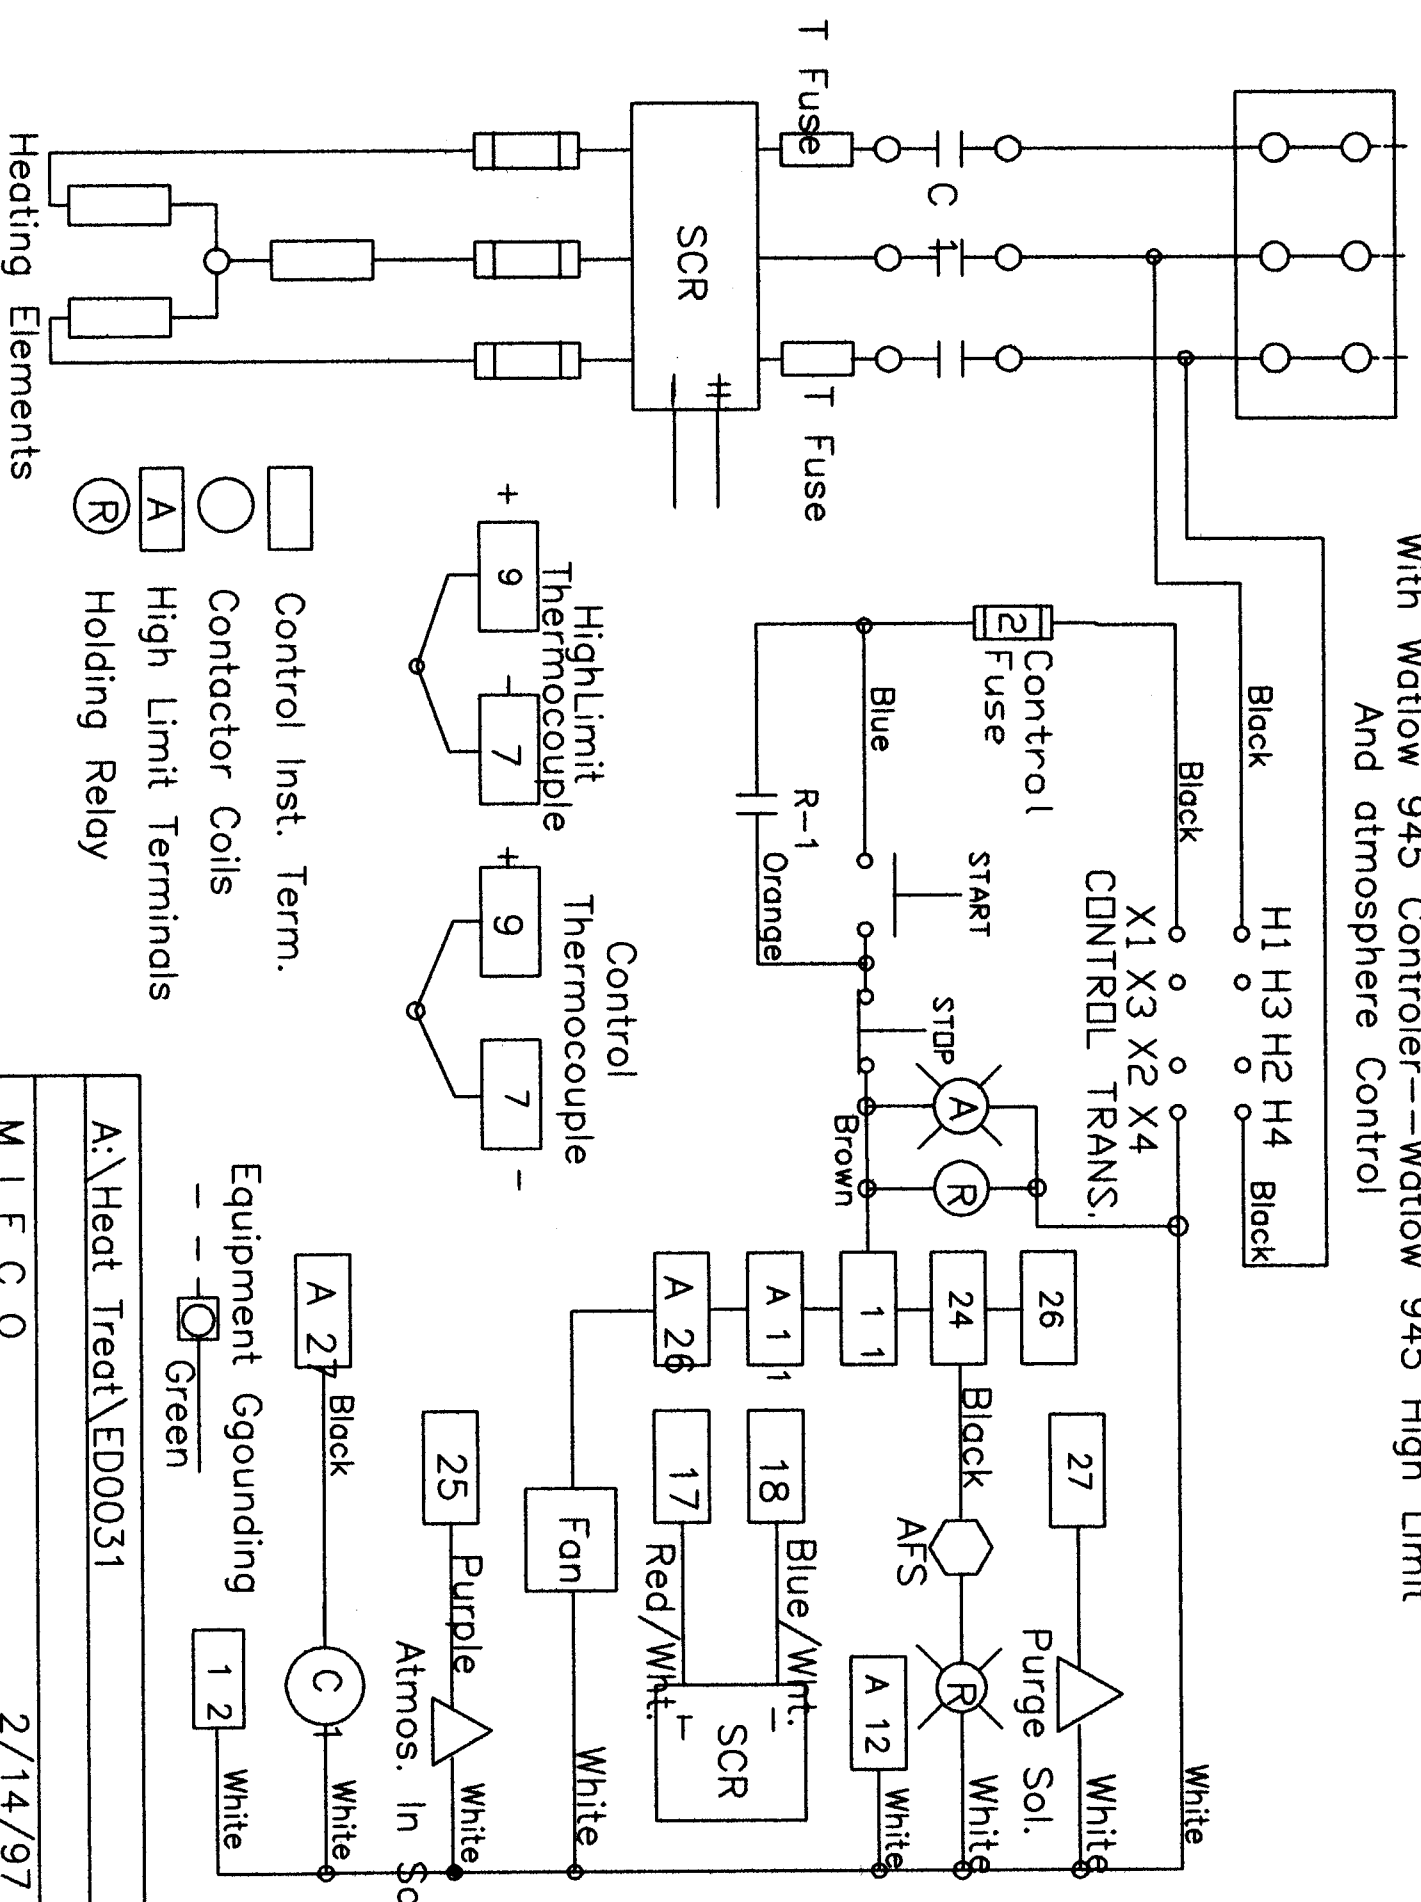

230/460 V--- 3 Ph.---60 Hz.

HTE 812 1 / HTE 1214 1
 With Watlow 945 Controller---Watlow 945 High Limit
 And atmosphere Control

Black H1 H3 H2 H4 Black

X1 X3 X2 X4
 CTRL. TRANS.

Control
 Fuse

Blue
 START
 STOP
 Brown

R-1
 Orange

High Limit Thermocouple
 Control Thermocouple

9 7 9 7

- Control Inst. Term.
- Contactor Coils
- High Limit Terminals
- Holding Relay

Equipment Grounding
 Green

A 27 Black
 C 1 White
 1 2 White

26 27 24 1 1 18 17
 Black Black AFS Purge Sol. White
 Fan White
 Atmos. In So.
 SCR
 Blue/Wht. Red/Wht.