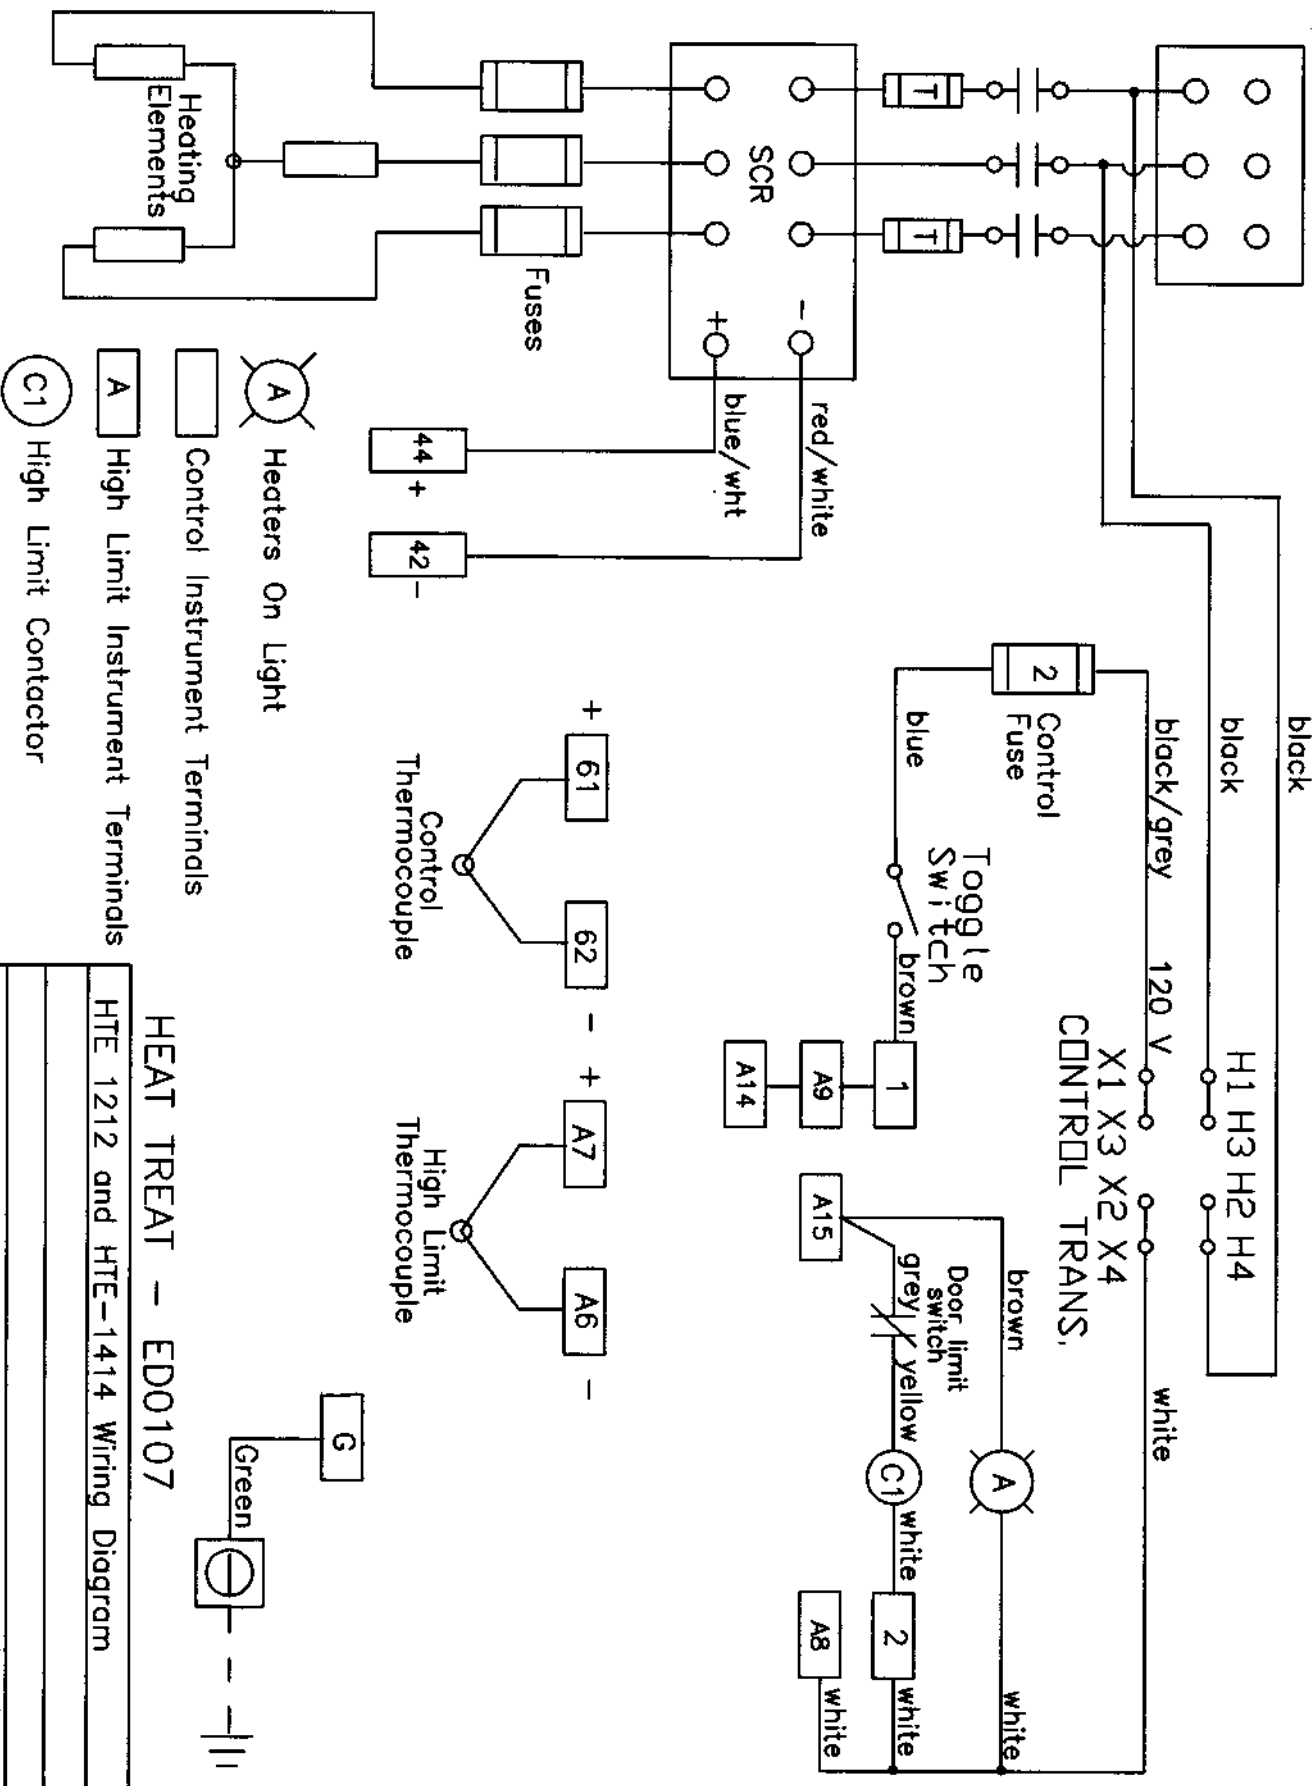

230/460 V 3 Ph. 60 Hz

# HTE 1212 and HTE-1414

with Watlow F4 controller and Series 97 High Limit

- Heaters On Light
- Control Instrument Terminals
- High Limit Instrument Terminals
- High Limit Contactor

HEAT TREAT -- ED0107

HTE 1212 and HTE-1414 Wiring Diagram