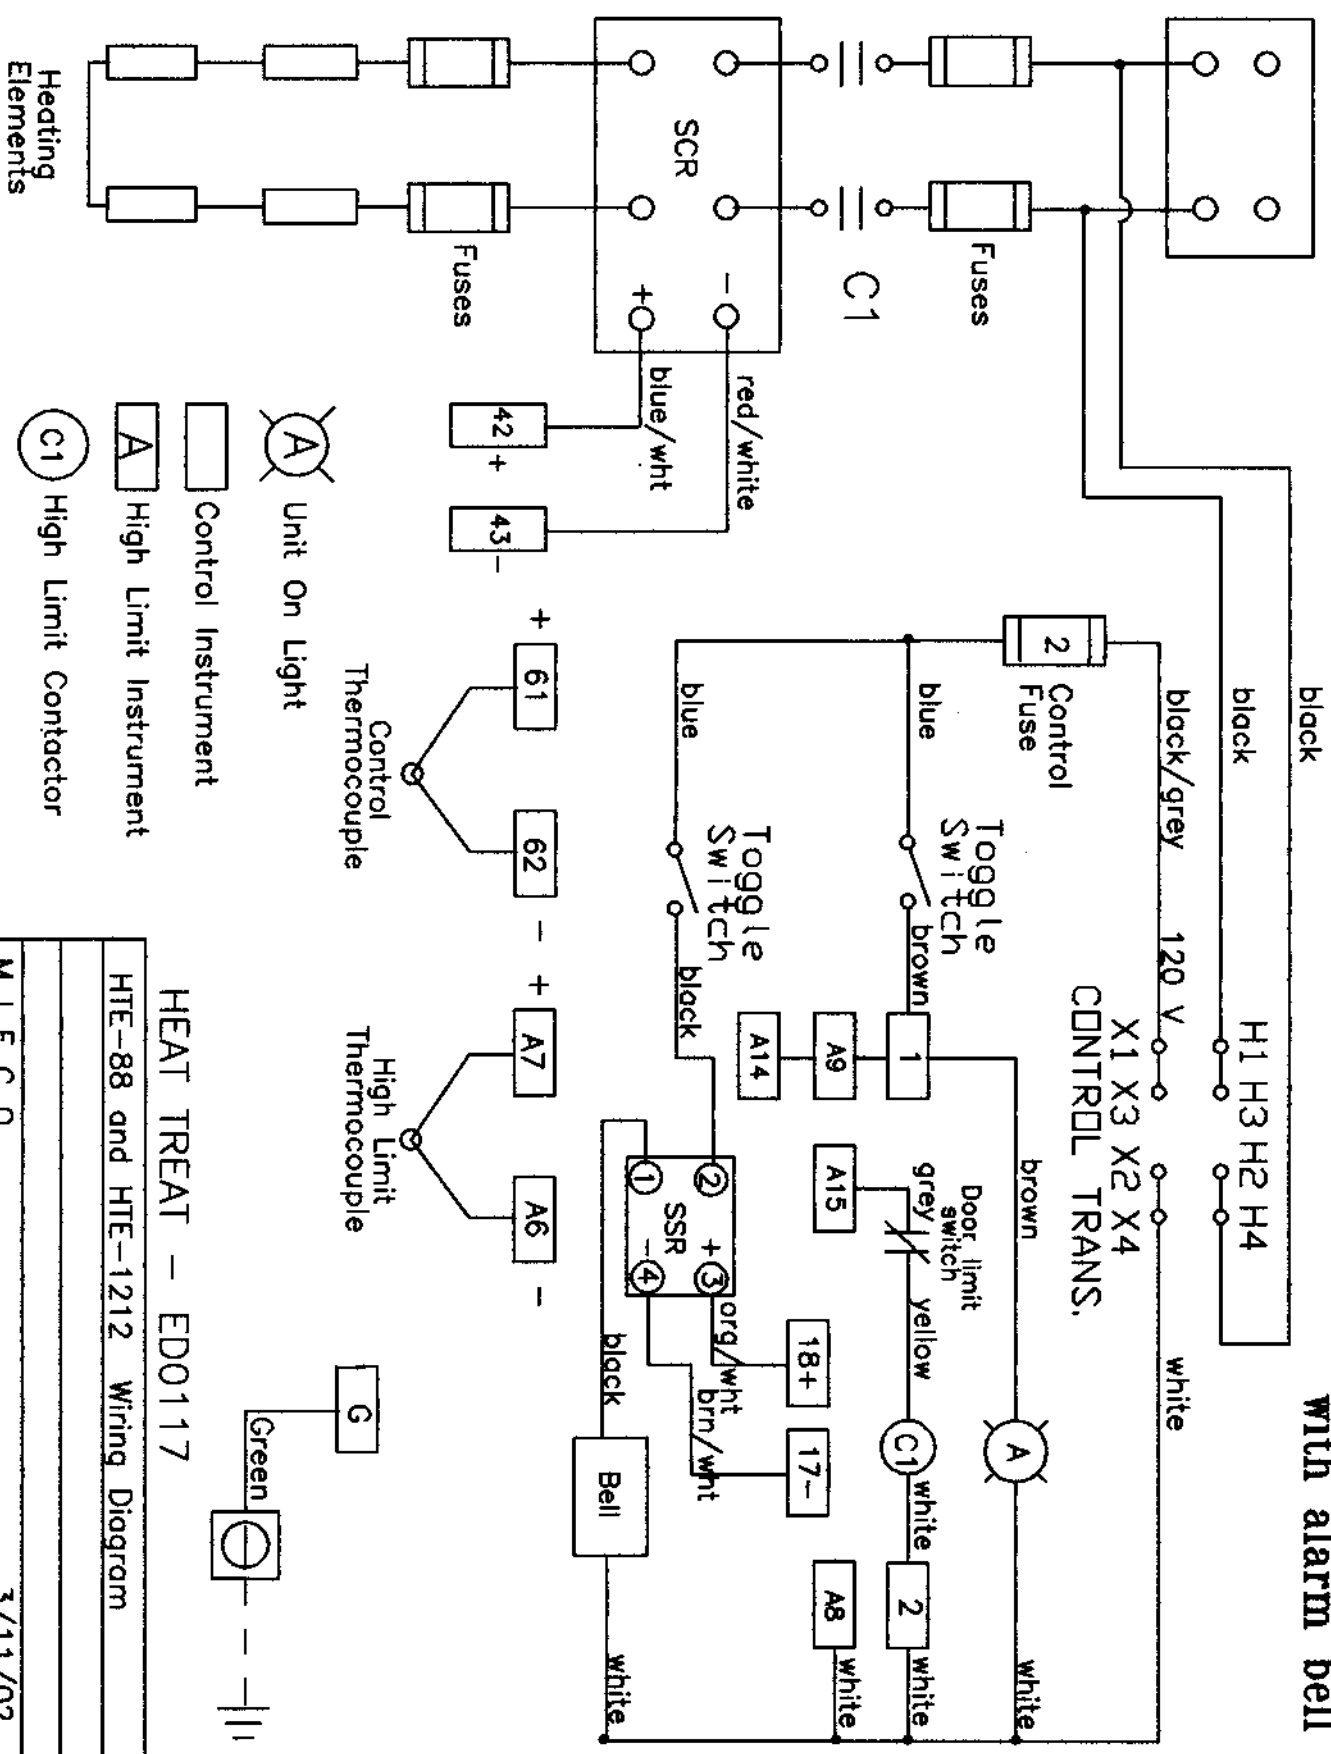

240 V 1 Ph. 60 Hz

# HTE-88 and HTE-1212

with Watlow F4 controller and Series 97 High Limit

with alarm bell

- Unit On Light
- Control Instrument
- High Limit Instrument
- High Limit Contactor

HEAT TREAT - ED01117

HTE-88 and HTE-1212 Wiring Diagram