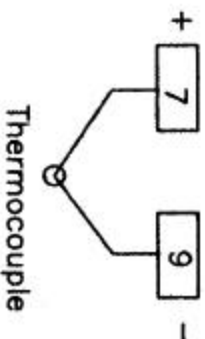

120 V , 60 Hz. **HTE 88**
With Auto Control And Watlow # 945

- Safety Switch
- Unit On Light
- Cont. Inst Term.

HTE 88 Wiring Diagram With Auto. Temp. Control
120 V., 60 Hz.
M I F C O
2/13/97

A:\ED0043