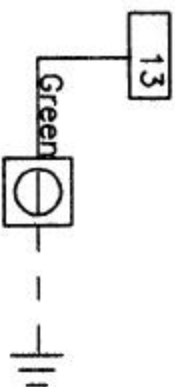

120 V , 60 Hz. **HTE 88**
With Auto Control And Watlow # 945

- Safety Switch
- Unit On Light
- Cont. Inst Term.

HTE 88 Wiring Diagram With Auto. Temp. Control
120 V., 60 Hz.
M I F C O
2/13/97

A:\ED0043