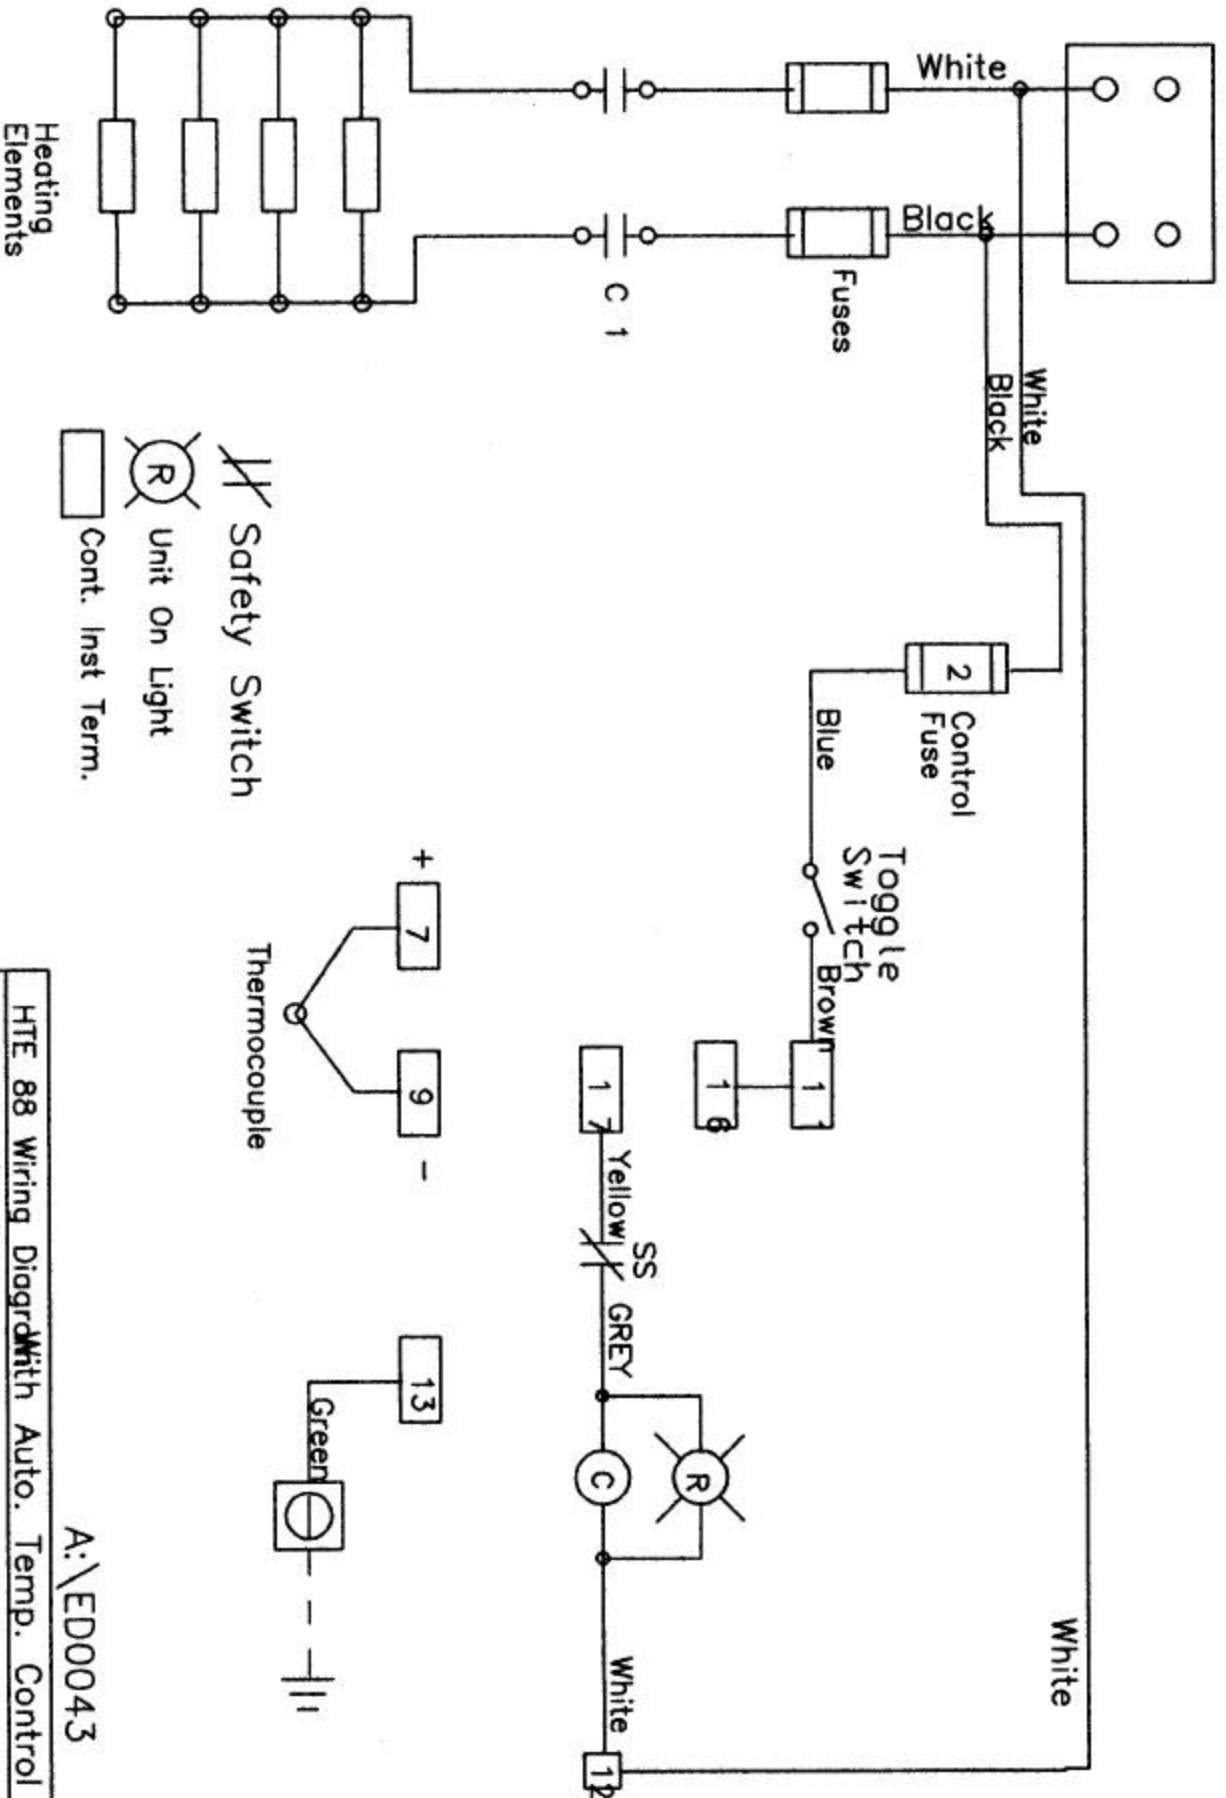

120 V , 60 Hz. **HTE 88**
With Auto Control And Watlow # 945

- Safety Switch
- Unit On Light
- Cont. Inst Term.

HTE 88 Wiring Diagram With Auto. Temp. Control
120 V., 60 Hz.
M I F C O
2/13/97

A:\ED0043