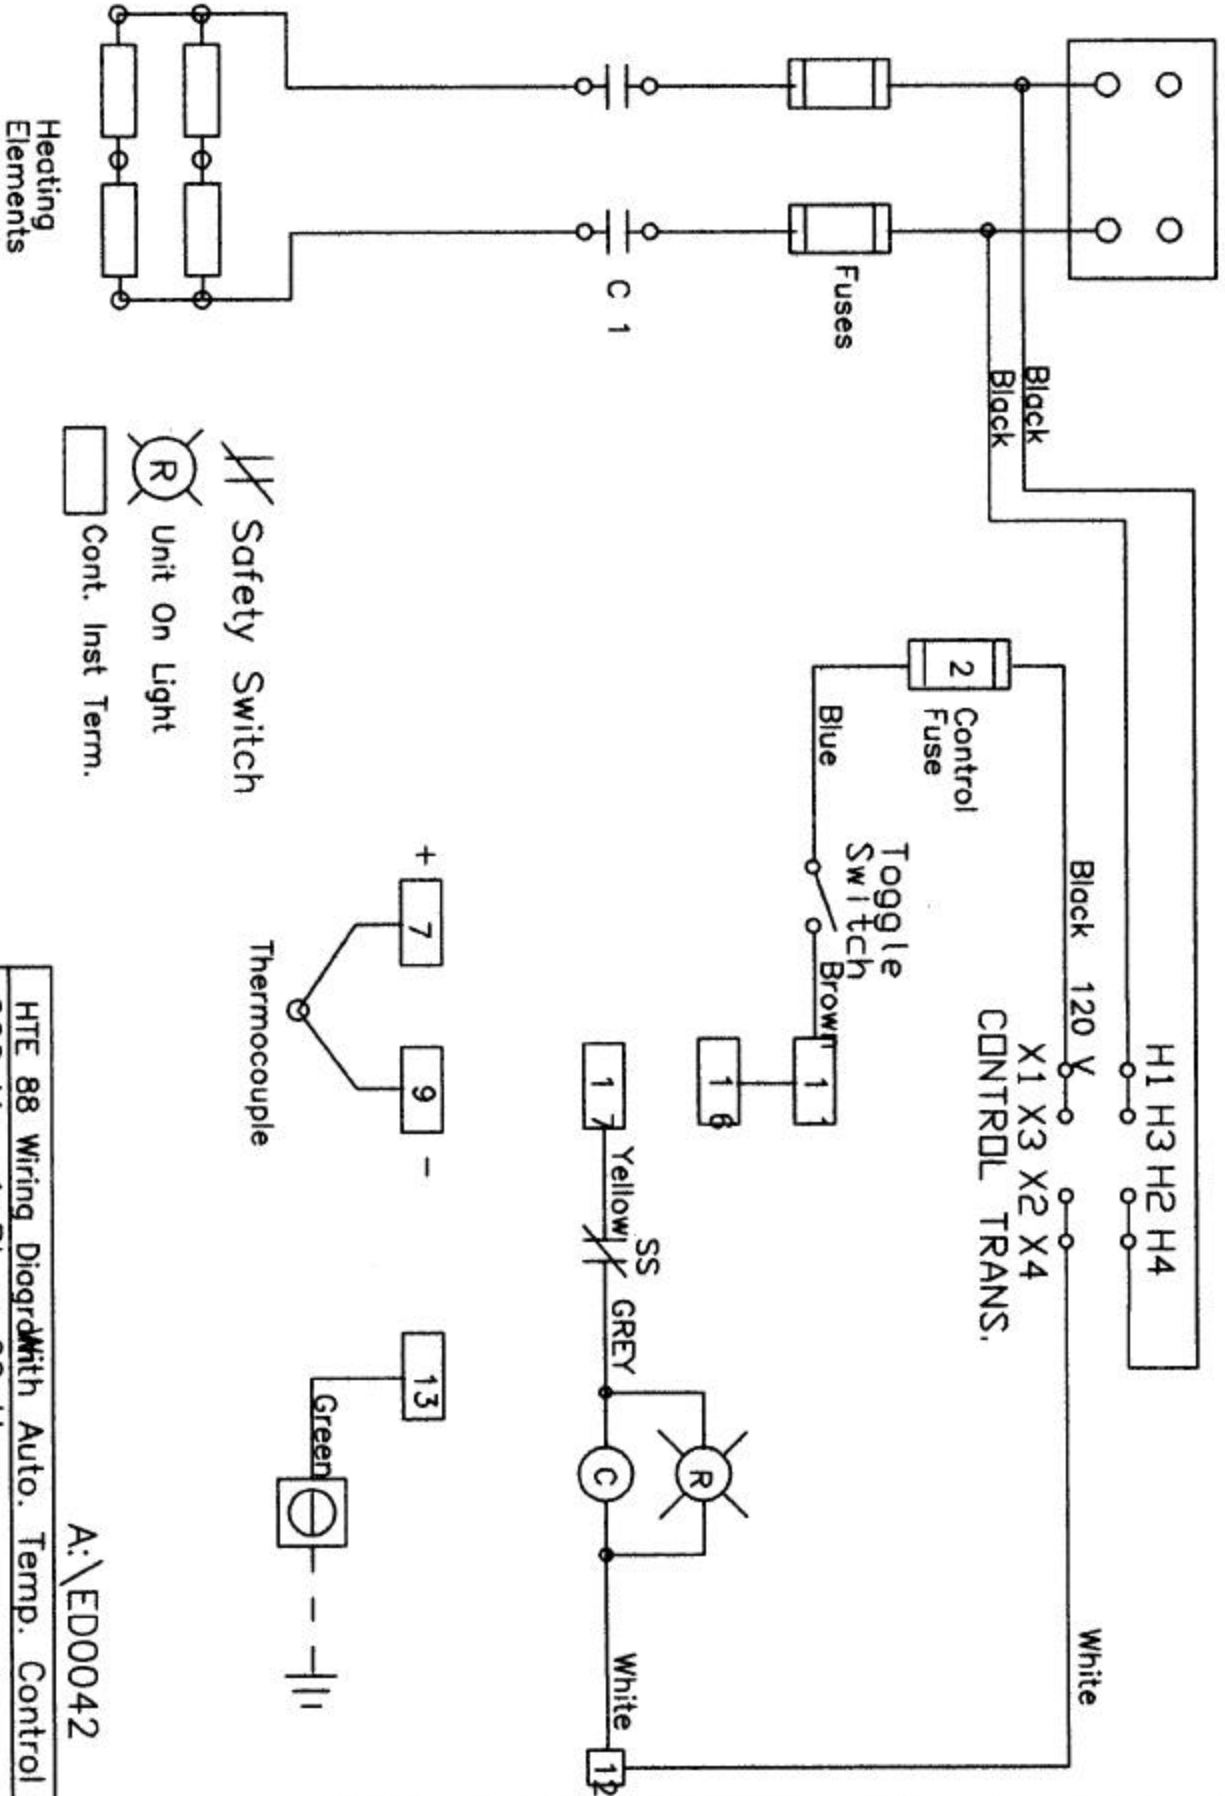

230 , 1 Ph. , 60 Hz

HTE 88 With Auto Control And Watlow # 945

- Safety Switch
- Unit On Light
- Cont. Inst Term.

HTE 88 Wiring Diagram With Auto. Temp. Control
220 V. , 1 Ph. , 60 Hz.
M I F C O
A:\ED0042
2/13/97