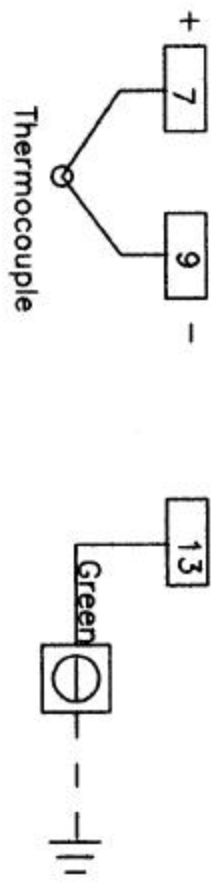

230 , 1 Ph. , 60 Hz

HTE 88 With Auto Control And Watlow # 945

- Safety Switch
- Unit On Light
- Cont. Inst Term.

HTE 88 Wiring Diagram With Auto. Temp. Control
220 V. , 1 Ph. , 60 Hz.
M I F C O
A:\ED0042
2/13/97