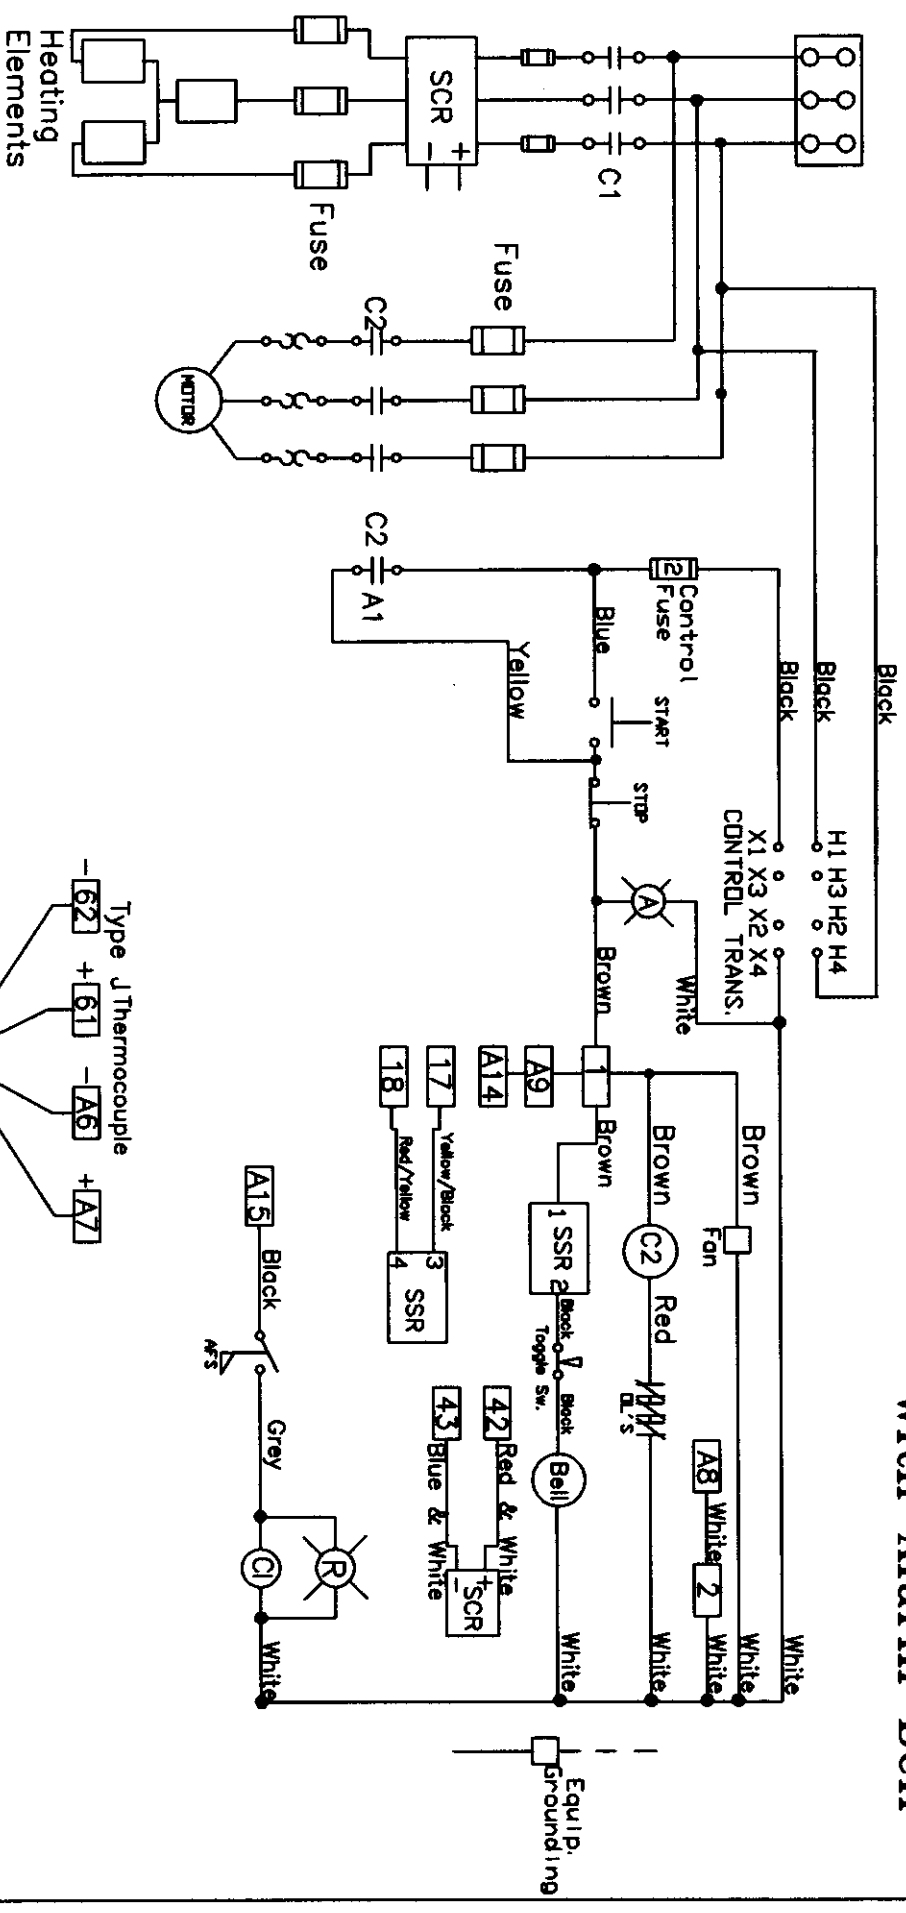

Power Supply
 230V / 460V
 3 Ph / 60 Hz

LT 1824-LT 1830

Watlow F4 Controller and Series 97 High Limit with Alarm Bell

- Control Inst. Terminals
- High Limit Cont. Term.
- Contactor Coils
- Inst. Cabinet Cooling Fan
- Afs Air Flow Switch

HEAT TREAT - ED-0118	
LT 1824--LT 1830	
M I F C O	
2/25/03	