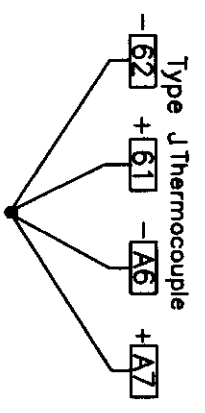

Power Supply
 230V / 460V
 3 Ph / 60 Hz

LT 1824-LT 1830

Watlow F4 Controller and Series 97 High Limit with Alarm Bell

- Control Inst. Terminals
- High Limit Cont. Term.
- Contactor Coils
- Inst. Cabinet Cooling Fan
- Afs Air Flow Switch

HEAT TREAT - ED-0118	
LT 1824--LT 1830	
M I F C O	
2/25/03	